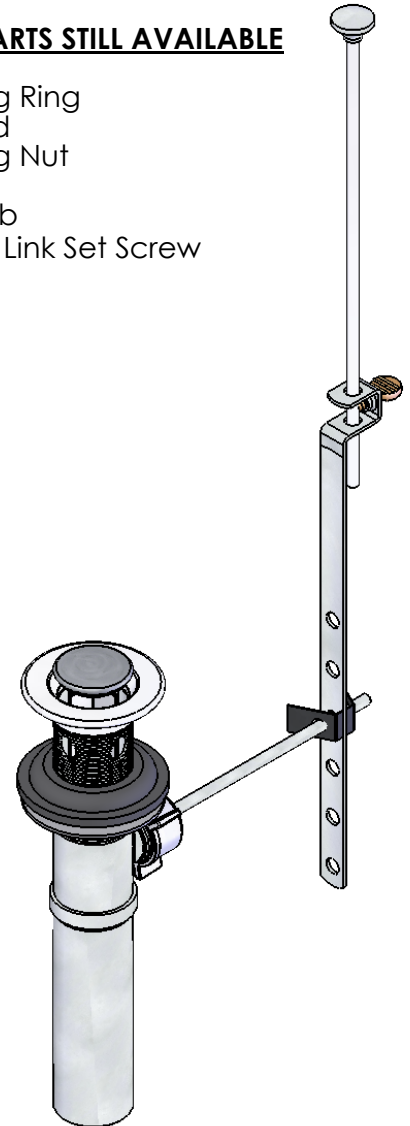

**9004** = Bright Chrome Shrink Wrapped  
**9005** = Antique Brass Drain not Wrapped  
**9006** = Bright Brass Drain not Wrapped

**OLD DRAIN PARTS STILL AVAILABLE**

12225 Packing Ring  
 82317 Ball Rod  
 81857 Packing Nut  
 82313 Lift Rod  
 81423 Lift Knob  
 12413 Old Lift Link Set Screw

**Model 9004 Pop-up Drain ASSY.**

Item	Part#	Description
1	13206-A	Pop-up Stopper
2	11210	Pop-up Drain Flange
3	13817	Mack Gasket.
4	13713	Fiber Washer
5	11864	Nut and Washer ASM.
6	15251	Pop-up Tail Piece
7	12225	Packing Ring
8	82317-A	Ball and Rod ASM
9	11857	Ball Rod Retaining Nut
10	10905	Speed Clip
11	11510	Lift Link Assembly
12	12313	Lift Rod

**American Craftsmanship Since 1892**

When Ordering Specify Complete Model Number