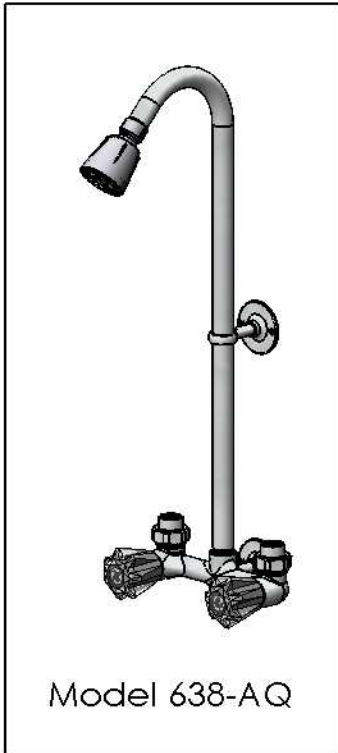

# 638 Series

## Exposed 6" Shower

Model 638

Model 638-AQ

Model 638-W

Model 638-Q

### SPECIFICATIONS

Features :

Cast Brass Body

1/2" Copper Supply Connection or  
1/2" Iron Pipe Supply Connection

Renew Valves and Seats

Polished Chrome Finish

Model #	Description
638	Cross Hndl Compression Valves
638-Q	Cross Hndl 1/4 Turn Valves
638-A	Acrylic Hndl Compression Valves
638-AQ	Acrylic Hndl 1/4 Turn Valves
638-W	Wrist Blade Hndl 1/4 Turn Valves