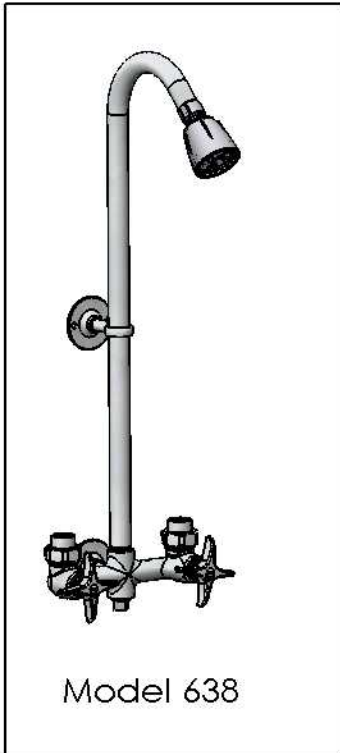

# 638 Series

## Exposed 6" Shower

Model 638

Model 638-AQ

Model 638-W

Model 638-Q

### SPECIFICATIONS

Features :

Cast Brass Body

1/2" Copper Supply Connection or  
1/2" Iron Pipe Supply Connection

Renew Valves and Seats

Polished Chrome Finish

Model #	Description
638	Cross Hndl Compression Valves
638-Q	Cross Hndl 1/4 Turn Valves
638-A	Acrylic Hndl Compression Valves
638-AQ	Acrylic Hndl 1/4 Turn Valves
638-W	Wrist Blade Hndl 1/4 Turn Valves