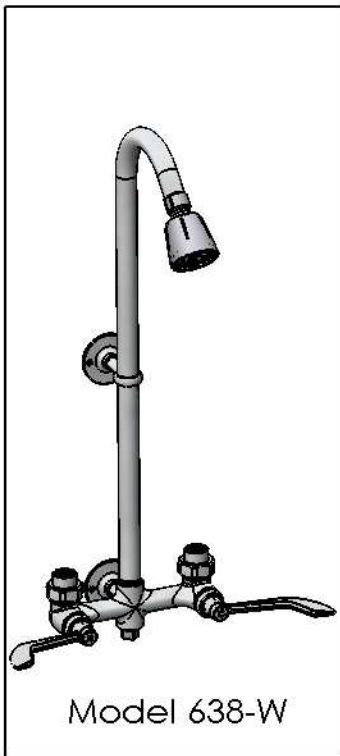

# 638 Series

## Exposed 6" Shower

Model 638

Model 638-AQ

Model 638-W

Model 638-Q

### SPECIFICATIONS

Features :

Cast Brass Body

1/2" Copper Supply Connection or  
1/2" Iron Pipe Supply Connection

Renew Valves and Seats

Polished Chrome Finish

Model #	Description
638	Cross Hndl Compression Valves
638-Q	Cross Hndl 1/4 Turn Valves
638-A	Acrylic Hndl Compression Valves
638-AQ	Acrylic Hndl 1/4 Turn Valves
638-W	Wrist Blade Hndl 1/4 Turn Valves