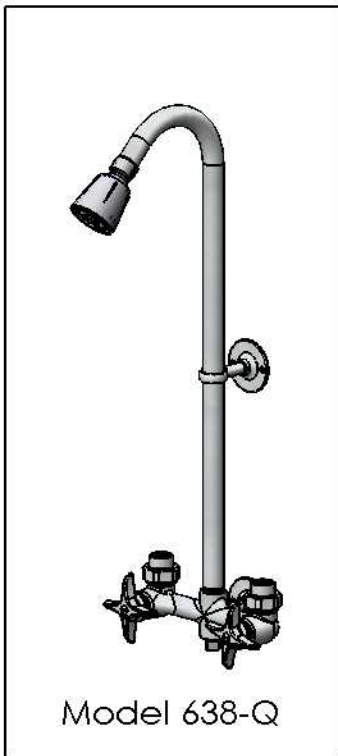

# 638 Series

## Exposed 6" Shower

Model 638

Model 638-AQ

Model 638-W

Model 638-Q

### SPECIFICATIONS

Features :

Cast Brass Body

1/2" Copper Supply Connection or  
1/2" Iron Pipe Supply Connection

Renew Valves and Seats

Polished Chrome Finish

Model #	Description
638	Cross Hndl Compression Valves
638-Q	Cross Hndl 1/4 Turn Valves
638-A	Acrylic Hndl Compression Valves
638-AQ	Acrylic Hndl 1/4 Turn Valves
638-W	Wrist Blade Hndl 1/4 Turn Valves