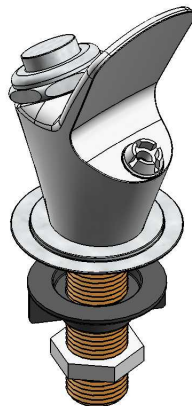

290 Series

291 Series

292 Series

290 Series

Features : **Cast Brass Body**

Chrome Plated Assembly

Meets NSF Standard 61

FINISH : **Chrome Plated Finish**

OPERATION : **Push Button on
Automatic Shut-off**

Model 290: Cast Brass Body with
3/8"-18 Female Pipe
Threads

Model 291: 3/8"-18 Female Pipe
Threads & Flange

Model 292: 1/2"-14 Male NPS
Shank with Flange