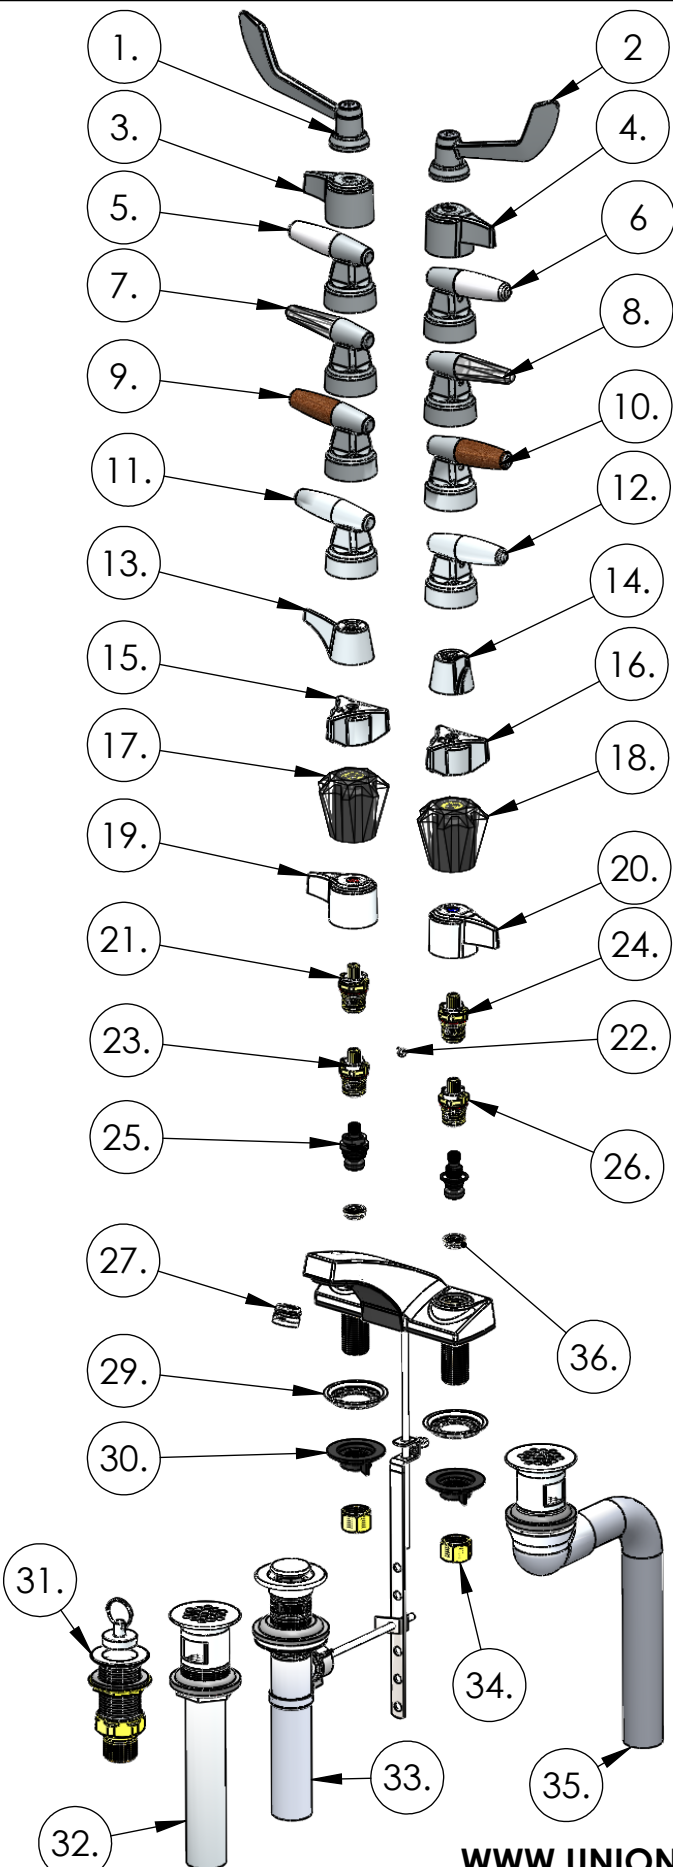

## 270 & 370 Parts and Description

Item #	Part #	Description
1	88184	Hot Wrist Handle Assy.
2	88185	Cold Wrist Handle Assy.
3	80381	Hot Blade Handle Assy.
4	80382	Cold Blade Handle Assy.
5	86635	Decorator Handle (Porcelain)
6	86635	Decorator Handle (Porcelain)
7	86622	Decorator Handle (Crystal)
8	86622	Decorator Handle (Crystal)
9	86619	Decorator Handle (Oak)
10	86619	Decorator Handle (Oak)
11	86645	Decorator Handle (Chrome)
12	86645	Decorator Handle (Chrome)
13	80349	Hot Wing Handle
14	80350	Cold Wing Handle
15	80377	Hot Metal Handle
16	80378	Cold Metal Handle
17	80387	Hot Acrylic Handle
18	80388	Cold Acrylic Handle
19	80381V	Hot Blade Vandal Resistant Handle
20	80382V	Cold Blade Vandal Resistant Handle
21	80089	Hot Industrial 1/4 Turn Valve
22	10808	Push button for Lift Rod
23	80079	Hot 1/4 Turn Valve
24	80090	Cold Industrial 1/4 Turn Valve
25	80037	Hot Compression Valve
26	80080	Cold 1/4 Turn Valve
27	10711	13/16 - Male Aerator 2.2GPM
28	80038	Cold Compression Valve
29	13913	Ribbed Washer
30	15208	Lock Nut
31	9011	Bar Sink Drain Assy.
32	9010	Grid Strainer Drain Assy.
33	13302	Pop-up Drain Assy.
34	11801	Coupling Nut
35	9020	Offset Grid Drain Assy.
36	12639	Seat