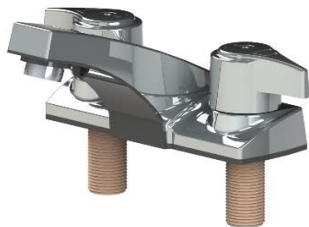

2 Handle Cast Lavatory Faucets Ceramic 1/4 Turn Style Valves

575A-W

4577

375A

371A

Model	Description	Price
73A-Q	Single Wing Handle, With Pop-up	252.95
74A-Q	Single Wing Handle, Less Pop-up	206.35
570A	3 Wing Handle, With Pop-Up	251.45
571A	3 Wing Handle, Less Pop-Up	204.85
575A	Blade Handles, Less Pop-Up	213.85
575A-V	Blade Handles, Vandal Resistant, Less Pop-Up	225.85
575A-W	Wrist Handles, Less Pop-Up	231.65
575B	Blade Handles, With Pop-Up	260.45
575B-V	Blade Handles, Vandal Resistant, With Pop-Up	272.45
575B-W	Wrist Handles, With Pop-Up	278.25
575C	Blade Handles, With Grid Strainer	232.75
575C-V	Blade Handles, Vandal Resistant, With Grid Strainer	244.75
575C-W	Wrist Handles, With Grid Strainer	250.55
578A	Acrylic Handles, Less Pop-Up	211.85
579A	Acrylic Handles, With Pop-Up	258.45
4575	Decorator Handles, Chrome Insert, Less Pop-Up	213.85
4576	Decorator Handles, Porcelain Insert, Less Pop-Up	210.85
4577	Decorator Handles, Oak Insert, Less Pop-Up	210.85
4577-G	Decorator Handles, Oak Insert, Grid Strainer	229.75
4577-O	Decorator Handles, Oak Insert, Offset Grid Strainer	250.15
4578	Decorator Handles, Crystal Insert, Less Pop-Up	210.85