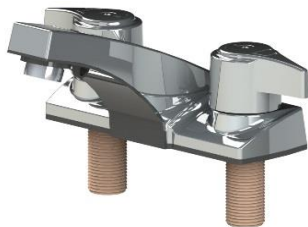

72A

2 Handle Cast Lavatory Faucets Compression Style Valves

Model	Description	Price
70A	3 Wing Metal Handle, With Pop-Up	228.45
72A	3 Wing Metal Handle, Less Pop-Up	181.85
73A	Single Wing Metal Handle, With Pop-Up	229.95
74A	Single Wing Metal Handle, Less Pop-Up	183.35
78A	Acrylic Handles, With Pop-Up	235.45
79A	Acrylic Handles, Less Pop-Up	188.85

2 Handle Cast Lavatory Faucets Ceramic 1/4 Turn Style Valves

575A-W

4577

375A

371A

Model	Description	Price
73A-Q	Single Wing Handle, With Pop-up	252.95
74A-Q	Single Wing Handle, Less Pop-up	206.35
570A	3 Wing Handle, With Pop-Up	251.45
571A	3 Wing Handle, Less Pop-Up	204.85
575A	Blade Handles, Less Pop-Up	213.85
575A-V	Blade Handles, Vandal Resistant, Less Pop-Up	225.85
575A-W	Wrist Handles, Less Pop-Up	231.65
575B	Blade Handles, With Pop-Up	260.45
575B-V	Blade Handles, Vandal Resistant, With Pop-Up	272.45
575B-W	Wrist Handles, With Pop-Up	278.25
575C	Blade Handles, With Grid Strainer	232.75
575C-V	Blade Handles, Vandal Resistant, With Grid Strainer	244.75
575C-W	Wrist Handles, With Grid Strainer	250.55
578A	Acrylic Handles, Less Pop-Up	211.85
579A	Acrylic Handles, With Pop-Up	258.45
4575	Decorator Handles, Chrome Insert, Less Pop-Up	213.85
4576	Decorator Handles, Porcelain Insert, Less Pop-Up	210.85
4577	Decorator Handles, Oak Insert, Less Pop-Up	210.85
4577-G	Decorator Handles, Oak Insert, Grid Strainer	229.75
4577-O	Decorator Handles, Oak Insert, Offset Grid Strainer	250.15
4578	Decorator Handles, Crystal Insert, Less Pop-Up	210.85