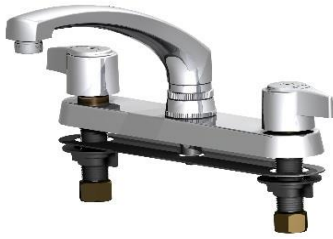

8" Ledge Type Kitchen Faucet - Cast Body Compression Style Valves

380

380	Metal Handles, 8" Tube Spout, Less Spray	177.40
380C	Metal Handles, 8" Cast Spout, Less Spray	215.20
380D	Metal Handles, Designer Spout, Less Spray	211.70
380F	Metal Handles, 14" Tube Spout, Less Spray	185.45
380G	Metal Handles, Small, Swivel Goosneck, L/Spray	179.60
380H	Metal Handles, Hi-Rise Spout, Less Spray	231.70
380S	Metal Handles, 6" Tube Spout, Less Spray	177.70
380T	Metal Handles, 12" Tube Spout, Less Spray	183.40