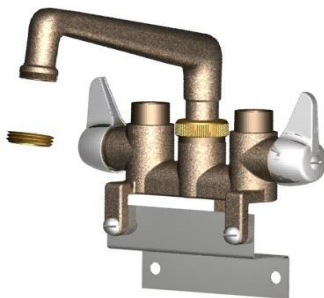

**Rough Brass Laundry Faucets  
Compression Style Valves, Direct Sweat Connections**

46DS

Model	Description	Price
42DS	8" Tube Spout, W/Bracket Clamps	126.80
43DS	8" Tube Spout, W/Wall Bracket	126.80
43DS-S	8" Tube Spout, W/Stainless Steel Bracket	119.80
44DS	8" Tube Spout, W/Threaded Legs	111.00
46-DS	8" Tube Spout, W/Bolt	98.95
342DS	6" Cast Spout, W/Bracket Clamps	144.90
343DS	6" Cast Spout, W/Wall Bracket	144.90
343DS-S	6" Cast Spout, W/Stainless Steel Bracket	137.90
344DS	6" Cast Spout, W/Threaded Legs	129.10
346DS	6" Cast Spout, W/Bolt	117.05

544

**Rough Brass Laundry Faucets  
Ceramic 1/4 Turn Valves, C-n-I Unions**

Model	Description	Price
542	8" Tube Spout, W/Bracket Clamps	161.60
543	8" Tube Spout, W/Wall Bracket	161.60
543-S	8" Tube Spout, W/Stainless Steel Bracket	154.60
544	8" Tube Spout, W/Threaded Legs	151.55
546	8" Tube Spout, W/Bolt	133.75
742	6" Cast Spout, W/Bracket Clamps	179.70
743	6" Cast Spout, W/Wall Bracket	179.70
743-S	6" Cast Spout, W/Stainless Steel Bracket	172.70
744	6" Cast Spout, W/Threaded Legs	169.65
746	6" Cast Spout, W/Bolt	151.85

743DS-S

**Rough Brass Laundry Faucets  
Ceramic 1/4 Turn Valves, Direct Sweat Connections**

Model	Description	Price
542DS	8" Tube Spout, W/Bracket Clamps	149.80
543DS	8" Tube Spout, W/Wall Bracket	149.80
543DS-S	8" Tube Spout, W/Stainless Steel Bracket	142.80
544DS	8" Tube Spout, W/Threaded Legs	134.00
546-DS	8" Tube Spout, W/Bolt	121.95
742DS	6" Cast Spout, W/Bracket Clamps	167.90
743DS	6" Cast Spout, W/Wall Bracket	167.90
743DS-S	6" Cast Spout, W/Stainless Steel Bracket	160.90
744DS	6" Cast Spout, W/Threaded Legs	152.10
746DS	6" Cast Spout, W/Bolt	140.05

643

Rough Brass Laundry Faucet Options	Suffix	Add
1/8" NPT Drain Plug	P	4.60

**Chrome Laundry Faucet  
6" Centers, Bottom Outlet Spout**

Model	Description	Price
643	Chrome Laundry, 6" Centers Bottom Outlet	189.65