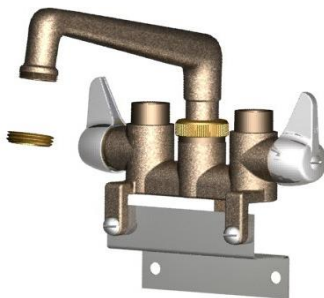

**Rough Brass Laundry Faucets  
Compression Style Valves, Direct Sweat Connections**

**46DS**

| Model   | Description                              | Price  |
|---------|--|--------|
| 42DS    | 8" Tube Spout, W/Bracket Clamps          | 126.80 |
| 43DS    | 8" Tube Spout, W/Wall Bracket            | 126.80 |
| 43DS-S  | 8" Tube Spout, W/Stainless Steel Bracket | 119.80 |
| 44DS    | 8" Tube Spout, W/Threaded Legs           | 111.00 |
| 46-DS   | 8" Tube Spout, W/Bolt                    | 98.95  |
| 342DS   | 6" Cast Spout, W/Bracket Clamps          | 144.90 |
| 343DS   | 6" Cast Spout, W/Wall Bracket            | 144.90 |
| 343DS-S | 6" Cast Spout, W/Stainless Steel Bracket | 137.90 |
| 344DS   | 6" Cast Spout, W/Threaded Legs           | 129.10 |
| 346DS   | 6" Cast Spout, W/Bolt                    | 117.05 |

**544**

**Rough Brass Laundry Faucets  
Ceramic 1/4 Turn Valves, C-n-I Unions**

| Model | Description                              | Price  |
|-------|--|--------|
| 542   | 8" Tube Spout, W/Bracket Clamps          | 161.60 |
| 543   | 8" Tube Spout, W/Wall Bracket            | 161.60 |
| 543-S | 8" Tube Spout, W/Stainless Steel Bracket | 154.60 |
| 544   | 8" Tube Spout, W/Threaded Legs           | 151.55 |
| 546   | 8" Tube Spout, W/Bolt                    | 133.75 |
| 742   | 6" Cast Spout, W/Bracket Clamps          | 179.70 |
| 743   | 6" Cast Spout, W/Wall Bracket            | 179.70 |
| 743-S | 6" Cast Spout, W/Stainless Steel Bracket | 172.70 |
| 744   | 6" Cast Spout, W/Threaded Legs           | 169.65 |
| 746   | 6" Cast Spout, W/Bolt                    | 151.85 |