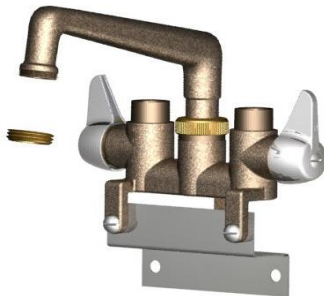

**Rough Brass Laundry Faucets
Compression Style Valves, Direct Sweat Connections**

46DS

Model	Description	Price
42DS	8" Tube Spout, W/Bracket Clamps	111.15
43DS	8" Tube Spout, W/Wall Bracket	109.70
43DS-S	8" Tube Spout, W/Stainless Steel Bracket	102.70
44DS	8" Tube Spout, W/Threaded Legs	96.20
46-DS	8" Tube Spout, W/Bolt	84.70
342DS	6" Cast Spout, W/Bracket Clamps	127.95
343DS	6" Cast Spout, W/Wall Bracket	126.50
343DS-S	6" Cast Spout, W/Stainless Steel Bracket	119.50
344DS	6" Cast Spout, W/Threaded Legs	113.00
346DS	6" Cast Spout, W/Bolt	101.50

544

**Rough Brass Laundry Faucets
Ceramic 1/4 Turn Valves, C-n-I Unions**

Model	Description	Price
542	8" Tube Spout, W/Bracket Clamps	145.95
543	8" Tube Spout, W/Wall Bracket	144.50
543-S	8" Tube Spout, W/Stainless Steel Bracket	137.50
544	8" Tube Spout, W/Threaded Legs	135.20
546	8" Tube Spout, W/Bolt	119.50
742	6" Cast Spout, W/Bracket Clamps	162.75
743	6" Cast Spout, W/Wall Bracket	161.30
743-S	6" Cast Spout, W/Stainless Steel Bracket	154.30
744	6" Cast Spout, W/Threaded Legs	152.00
746	6" Cast Spout, W/Bolt	136.30

743DS-S

**Rough Brass Laundry Faucets
Ceramic 1/4 Turn Valves, Direct Sweat Connections**

Model	Description	Price
542DS	8" Tube Spout, W/Bracket Clamps	134.15
543DS	8" Tube Spout, W/Wall Bracket	132.70
543DS-S	8" Tube Spout, W/Stainless Steel Bracket	125.70
544DS	8" Tube Spout, W/Threaded Legs	119.20
546-DS	8" Tube Spout, W/Bolt	107.70
742DS	6" Cast Spout, W/Bracket Clamps	150.95
743DS	6" Cast Spout, W/Wall Bracket	149.50
743DS-S	6" Cast Spout, W/Stainless Steel Bracket	142.50
744DS	6" Cast Spout, W/Threaded Legs	136.00
746DS	6" Cast Spout, W/Bolt	124.50