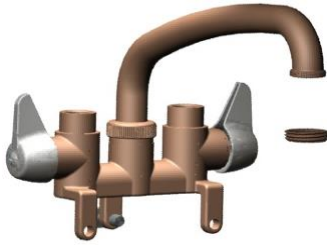

**Rough Brass Laundry Faucets
Compression Style Valves, Direct Sweat Connections**

46DS

Model	Description	Price
42DS	8" Tube Spout, W/Bracket Clamps	111.15
43DS	8" Tube Spout, W/Wall Bracket	109.70
43DS-S	8" Tube Spout, W/Stainless Steel Bracket	102.70
44DS	8" Tube Spout, W/Threaded Legs	96.20
46-DS	8" Tube Spout, W/Bolt	84.70
342DS	6" Cast Spout, W/Bracket Clamps	127.95
343DS	6" Cast Spout, W/Wall Bracket	126.50
343DS-S	6" Cast Spout, W/Stainless Steel Bracket	119.50
344DS	6" Cast Spout, W/Threaded Legs	113.00
346DS	6" Cast Spout, W/Bolt	101.50

544

**Rough Brass Laundry Faucets
Ceramic 1/4 Turn Valves, C-n-I Unions**

Model	Description	Price
542	8" Tube Spout, W/Bracket Clamps	145.95
543	8" Tube Spout, W/Wall Bracket	144.50
543-S	8" Tube Spout, W/Stainless Steel Bracket	137.50
544	8" Tube Spout, W/Threaded Legs	135.20
546	8" Tube Spout, W/Bolt	119.50
742	6" Cast Spout, W/Bracket Clamps	162.75
743	6" Cast Spout, W/Wall Bracket	161.30
743-S	6" Cast Spout, W/Stainless Steel Bracket	154.30
744	6" Cast Spout, W/Threaded Legs	152.00
746	6" Cast Spout, W/Bolt	136.30

743DS-S

**Rough Brass Laundry Faucets
Ceramic 1/4 Turn Valves, Direct Sweat Connections**

Model	Description	Price
542DS	8" Tube Spout, W/Bracket Clamps	134.15
543DS	8" Tube Spout, W/Wall Bracket	132.70
543DS-S	8" Tube Spout, W/Stainless Steel Bracket	125.70
544DS	8" Tube Spout, W/Threaded Legs	119.20
546-DS	8" Tube Spout, W/Bolt	107.70
742DS	6" Cast Spout, W/Bracket Clamps	150.95
743DS	6" Cast Spout, W/Wall Bracket	149.50
743DS-S	6" Cast Spout, W/Stainless Steel Bracket	142.50
744DS	6" Cast Spout, W/Threaded Legs	136.00
746DS	6" Cast Spout, W/Bolt	124.50