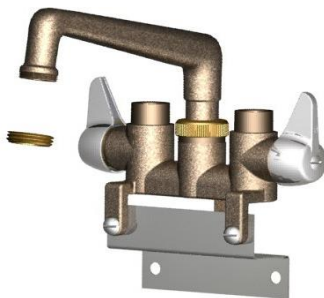

Rough Brass Laundry Faucets Compression Style Valves, C-n-I Unions

42

Model	Description	Price
42	8" Tube Spout, W/Bracket Clamps	122.95
43	8" Tube Spout, W/Wall Bracket	121.50
43-S	8" Tube Spout, W/Stainless Steel Bracket	114.50
44	8" Tube Spout, W/Threaded Legs	112.20
46	8" Tube Spout, W/Bolt	96.50
342	6" Cast Spout, W/Bracket Clamps	139.75
343	6" Cast Spout, W/Wall Bracket	138.30
343-S	6" Cast Spout, W/Stainless Steel Bracket	131.30
344	6" Cast Spout, W/Threaded Legs	129.00
346	6" Cast Spout, W/Bolt	113.30

**Rough Brass Laundry Faucets
Compression Style Valves, Direct Sweat Connections**

46DS

Model	Description	Price
42DS	8" Tube Spout, W/Bracket Clamps	111.15
43DS	8" Tube Spout, W/Wall Bracket	109.70
43DS-S	8" Tube Spout, W/Stainless Steel Bracket	102.70
44DS	8" Tube Spout, W/Threaded Legs	96.20
46-DS	8" Tube Spout, W/Bolt	84.70
342DS	6" Cast Spout, W/Bracket Clamps	127.95
343DS	6" Cast Spout, W/Wall Bracket	126.50
343DS-S	6" Cast Spout, W/Stainless Steel Bracket	119.50
344DS	6" Cast Spout, W/Threaded Legs	113.00
346DS	6" Cast Spout, W/Bolt	101.50

544

**Rough Brass Laundry Faucets
Ceramic 1/4 Turn Valves, C-n-I Unions**

Model	Description	Price
542	8" Tube Spout, W/Bracket Clamps	145.95
543	8" Tube Spout, W/Wall Bracket	144.50
543-S	8" Tube Spout, W/Stainless Steel Bracket	137.50
544	8" Tube Spout, W/Threaded Legs	135.20
546	8" Tube Spout, W/Bolt	119.50
742	6" Cast Spout, W/Bracket Clamps	162.75
743	6" Cast Spout, W/Wall Bracket	161.30
743-S	6" Cast Spout, W/Stainless Steel Bracket	154.30
744	6" Cast Spout, W/Threaded Legs	152.00
746	6" Cast Spout, W/Bolt	136.30