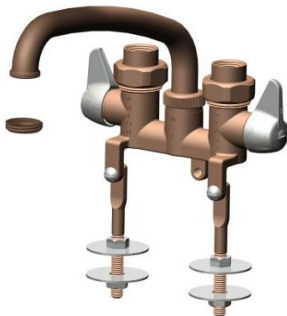

Rough Brass Laundry Faucets Compression Style Valves, C-n-I Unions

42

Model	Description	Price
42	8" Tube Spout, W/Bracket Clamps	122.95
43	8" Tube Spout, W/Wall Bracket	121.50
43-S	8" Tube Spout, W/Stainless Steel Bracket	114.50
44	8" Tube Spout, W/Threaded Legs	112.20
46	8" Tube Spout, W/Bolt	96.50
342	6" Cast Spout, W/Bracket Clamps	139.75
343	6" Cast Spout, W/Wall Bracket	138.30
343-S	6" Cast Spout, W/Stainless Steel Bracket	131.30
344	6" Cast Spout, W/Threaded Legs	129.00
346	6" Cast Spout, W/Bolt	113.30

**Rough Brass Laundry Faucets
Compression Style Valves, Direct Sweat Connections**

46DS

Model	Description	Price
42DS	8" Tube Spout, W/Bracket Clamps	111.15
43DS	8" Tube Spout, W/Wall Bracket	109.70
43DS-S	8" Tube Spout, W/Stainless Steel Bracket	102.70
44DS	8" Tube Spout, W/Threaded Legs	96.20
46-DS	8" Tube Spout, W/Bolt	84.70
342DS	6" Cast Spout, W/Bracket Clamps	127.95
343DS	6" Cast Spout, W/Wall Bracket	126.50
343DS-S	6" Cast Spout, W/Stainless Steel Bracket	119.50
344DS	6" Cast Spout, W/Threaded Legs	113.00
346DS	6" Cast Spout, W/Bolt	101.50

544

**Rough Brass Laundry Faucets
Ceramic 1/4 Turn Valves, C-n-I Unions**

Model	Description	Price
542	8" Tube Spout, W/Bracket Clamps	145.95
543	8" Tube Spout, W/Wall Bracket	144.50
543-S	8" Tube Spout, W/Stainless Steel Bracket	137.50
544	8" Tube Spout, W/Threaded Legs	135.20
546	8" Tube Spout, W/Bolt	119.50
742	6" Cast Spout, W/Bracket Clamps	162.75
743	6" Cast Spout, W/Wall Bracket	161.30
743-S	6" Cast Spout, W/Stainless Steel Bracket	154.30
744	6" Cast Spout, W/Threaded Legs	152.00
746	6" Cast Spout, W/Bolt	136.30