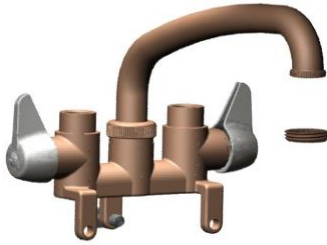

Shower Tile Stops

Model	Description	Price
233	1/2" Sweat Tile Stop Assembly	48.30
234	3/4" Sweat Tile Stop Assembly	48.30

432

Single Lever Tub & Shower Faucets With Built In Integral Stops

Model	Description	Price
430	Single-Lever Tub/Shower (Blade Handle)	188.00
430-S	Single-Lever Shower Only (Blade Handle)	178.00
430-T	Single-Lever Tub Only (Blade Handle)	159.60
430-X	Single-Lever Tub/Shower Less Trim (Blade)	152.30
432	Single-Lever Tub/Shower (Loop Handle)	188.00
432-S	Single-Lever Shower Only (Loop Handle)	178.00
432-T	Single-Lever Tub Only (Loop Handle)	159.60
432X	Single-Lever Tub/Shower Less Trim (Loop Handle)	148.30

Rough Brass Laundry Faucets Compression Style Valves, C-n-I Unions

42

Model	Description	Price
42	8" Tube Spout, W/Bracket Clamps	122.95
43	8" Tube Spout, W/Wall Bracket	121.50
43-S	8" Tube Spout, W/Stainless Steel Bracket	114.50
44	8" Tube Spout, W/Threaded Legs	112.20
46	8" Tube Spout, W/Bolt	96.50
342	6" Cast Spout, W/Bracket Clamps	139.75
343	6" Cast Spout, W/Wall Bracket	138.30
343-S	6" Cast Spout, W/Stainless Steel Bracket	131.30
344	6" Cast Spout, W/Threaded Legs	129.00
346	6" Cast Spout, W/Bolt	113.30

**Rough Brass Laundry Faucets
Compression Style Valves, Direct Sweat Connections**

46DS

Model	Description	Price
42DS	8" Tube Spout, W/Bracket Clamps	111.15
43DS	8" Tube Spout, W/Wall Bracket	109.70
43DS-S	8" Tube Spout, W/Stainless Steel Bracket	102.70
44DS	8" Tube Spout, W/Threaded Legs	96.20
46-DS	8" Tube Spout, W/Bolt	84.70
342DS	6" Cast Spout, W/Bracket Clamps	127.95
343DS	6" Cast Spout, W/Wall Bracket	126.50
343DS-S	6" Cast Spout, W/Stainless Steel Bracket	119.50
344DS	6" Cast Spout, W/Threaded Legs	113.00
346DS	6" Cast Spout, W/Bolt	101.50