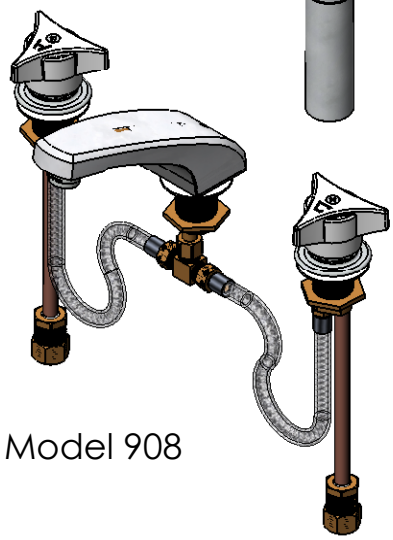

Model 917

Model 908

Model 911-N

900 Series

Specifications

- FEATURES:** Ceramic-Disc or Compression Valves
 All Brass and Copper Fittings
 Adjustable 6" - 16" Centers
 Renew Valves & Seats
 Available with Pop-up Drain

FINISH: Chrome

- HANDLES:** Chrome Metal
 Clear Acrylic
 Chrome Metal Base Less Inserts
 Decorator with inserts

Model	Description
907	Compression Valves, Metal Handles, With Pop-up
907-X	Compression Valves, Cross Handles, With Pop-up
907-A	Compression Valves, Acrylic Handles, With Pop-up
908	Compression Valves, Metal Handles, No Drain
908-X	Compression Valves, Cross Handles, No Drain
909	Compression Valves, Acrylic Handles, No Drain
910	1/4 Turn Valves, Chrome Metal Handles, With Pop-up
910-N	1/4 Turn Valves, Chrome Metal Handles, No Drain
910-W	Industrial 1/4 Turn Valves, Wrist Blade Handles, With Pop-up
910-WN	Industrial 1/4 Turn Valves, Wrist Blade Handles, No Drain
911	1/4 Turn Valves, Large Acrylic Handles, With Pop-up
911-N	1/4 Turn Valves, Large Acrylic Handles, No Drain
912	1/4 Turn Valves, Small Acrylic Handles, With Pop-up
912-N	1/4 Turn Valves, Small Acrylic Handles, No Drain
913	1/4 Turn Valves, Cross Handles, With Pop-up
913-N	1/4 Turn Valves, Cross Handles, No Drain
914	1/4 Turn Valves, Oak Decorator Handles, With Pop-up
914-N	1/4 Turn Valves, Oak Decorator Handles, No Drain
915	1/4 Turn Valves, Porcelain Decorator Handles, With Pop-up
915-N	1/4 Turn Valves, Porcelain Decorator Handles, No Drain
916	1/4 Turn Valves, Crystal Decorator Handles, With Pop-up
916-N	1/4 Turn Valves, Crystal Decorator Handles No Drain
917	1/4 Turn Valves, Chrome Decorator Handles, With Pop-up
917-N	1/4 Turn Valves, Chrome Decorator Handles No Drain