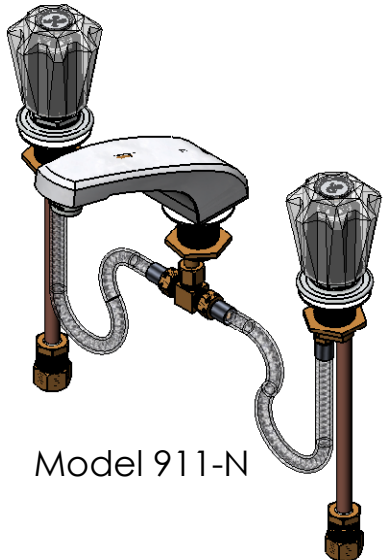

Model 917

Model 908

Model 911-N

900 Series

Specifications

- FEATURES:** Ceramic-Disc or Compression Valves
 All Brass and Copper Fittings
 Adjustable 6" - 16" Centers
 Renew Valves & Seats
 Available with Pop-up Drain

FINISH: Chrome

- HANDLES:** Chrome Metal
 Clear Acrylic
 Chrome Metal Base Less Inserts
 Decorator with inserts

Model	Description
907	Compression Valves, Metal Handles, With Pop-up
907-X	Compression Valves, Cross Handles, With Pop-up
907-A	Compression Valves, Acrylic Handles, With Pop-up
908	Compression Valves, Metal Handles, No Drain
908-X	Compression Valves, Cross Handles, No Drain
909	Compression Valves, Acrylic Handles, No Drain
910	1/4 Turn Valves, Chrome Metal Handles, With Pop-up
910-N	1/4 Turn Valves, Chrome Metal Handles, No Drain
910-W	Industrial 1/4 Turn Valves, Wrist Blade Handles, With Pop-up
910-WN	Industrial 1/4 Turn Valves, Wrist Blade Handles, No Drain
911	1/4 Turn Valves, Large Acrylic Handles, With Pop-up
911-N	1/4 Turn Valves, Large Acrylic Handles, No Drain
912	1/4 Turn Valves, Small Acrylic Handles, With Pop-up
912-N	1/4 Turn Valves, Small Acrylic Handles, No Drain
913	1/4 Turn Valves, Cross Handles, With Pop-up
913-N	1/4 Turn Valves, Cross Handles, No Drain
914	1/4 Turn Valves, Oak Decorator Handles, With Pop-up
914-N	1/4 Turn Valves, Oak Decorator Handles, No Drain
915	1/4 Turn Valves, Porcelain Decorator Handles, With Pop-up
915-N	1/4 Turn Valves, Porcelain Decorator Handles, No Drain
916	1/4 Turn Valves, Crystal Decorator Handles, With Pop-up
916-N	1/4 Turn Valves, Crystal Decorator Handles No Drain
917	1/4 Turn Valves, Chrome Decorator Handles, With Pop-up
917-N	1/4 Turn Valves, Chrome Decorator Handles No Drain