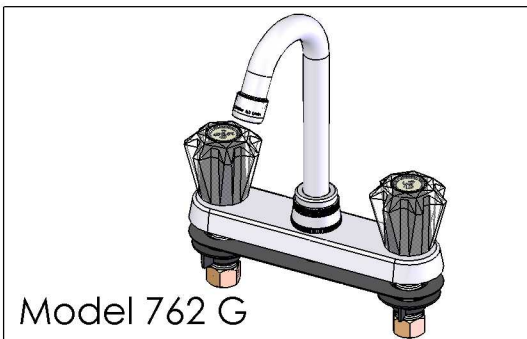

760 Series

1/4 TURN SUPRVALVES

Model 760 S

6" Ledge Type Kitchen Sink Faucet

Features:

Ceramic Disc valves- replaceable seats

Solid Cast Brass Bodies with 6" Centers

Polished Chrome Plated Finish

1/2NPT Supply Fittings

Model 762 F

Model 766 D

Model 762 G

6" Centers- Cast Brass Body- Quarter Turn Valves

Model	Description
760S	6" Spout w/ Metal Handles
760	8" Spout w/ Metal Handles
760T	12" Spout w/ Metal Handles
760F	14" Spout w/ Metal Handles
760C	Cast Spout w/ Metal Handles
760D	D-Spout w/ Metal Handles
760H	Hi-Rise Spout w/ Metal Handles
760G	Gooseneck Spout w/ Metal Handles
762S	6" Spout w/ Acrylic Handles
762	8" Spout w/ Acrylic Handles
762T	12" Spout w/ Acrylic Handles
762F	14" Spout w/ Acrylic Handles
762C	Cast Spout w/ Acrylic Handles
762D	D-Spout w/ Acrylic Handles
762H	Hi-Rise Spout w/ Acrylic Handles
762G	Gooseneck Spout w/ Acrylic Handles
761	8" Spout With Spray- Metal Handles
761C	Cast Spout With Spray- Metal Handles
761D	D-Spout With Spray- Metal Handles
761H	Hi-Rise Spout With Spray- Metal Handles
763	8" Spout With Spray- Acrylic Handles
763C	Cast Spout With Spray- Acrylic Handles
763D	D-Spout With Spray- Acrylic Handles
763H	Hi-Rise Spout With Spray- Acrylic Handles
766	8" Spout With Spray- Wrist Handles
766C	Cast Spout With Spray- Wrist Handles
766D	D-Spout With Spray- Wrist Handles
766H	Hi-Rise Spout With Spray- Wrist Handles
769 S	6" Spout -Less Spray-Wrist Handles
769	8" Spout -Less Spray-Wrist Handles
769 C	Cast Spout -Less Spray-Wrist Handles
769 D	D-Spout -Less Spray-Wrist Handles
769 H	Hi-Rise Spout -Less Spray-Wrist Handles