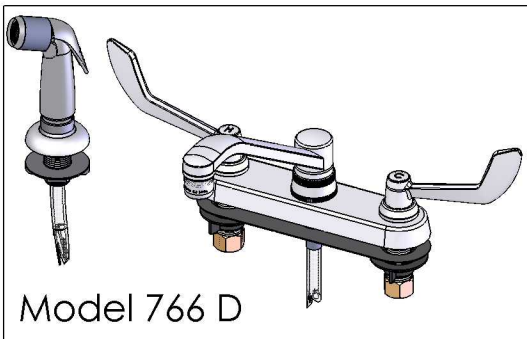

760 Series

1/4 TURN SUPRVALVES

Model 760 S

6" Ledge Type Kitchen Sink Faucet

Features:

Ceramic Disc valves- replaceable seats

Solid Cast Brass Bodies with 6" Centers

Polished Chrome Plated Finish

1/2NPT Supply Fittings

Model 762 F

Model 766 D

Model 762 G

6" Centers- Cast Brass Body- Quarter Turn Valves

Model	Description
760S	6" Spout w/ Metal Handles
760	8" Spout w/ Metal Handles
760T	12" Spout w/ Metal Handles
760F	14" Spout w/ Metal Handles
760C	Cast Spout w/ Metal Handles
760D	D-Spout w/ Metal Handles
760H	Hi-Rise Spout w/ Metal Handles
760G	Gooseneck Spout w/ Metal Handles
762S	6" Spout w/ Acrylic Handles
762	8" Spout w/ Acrylic Handles
762T	12" Spout w/ Acrylic Handles
762F	14" Spout w/ Acrylic Handles
762C	Cast Spout w/ Acrylic Handles
762D	D-Spout w/ Acrylic Handles
762H	Hi-Rise Spout w/ Acrylic Handles
762G	Gooseneck Spout w/ Acrylic Handles
761	8" Spout With Spray- Metal Handles
761C	Cast Spout With Spray- Metal Handles
761D	D-Spout With Spray- Metal Handles
761H	Hi-Rise Spout With Spray- Metal Handles
763	8" Spout With Spray- Acrylic Handles
763C	Cast Spout With Spray- Acrylic Handles
763D	D-Spout With Spray- Acrylic Handles
763H	Hi-Rise Spout With Spray- Acrylic Handles
766	8" Spout With Spray- Wrist Handles
766C	Cast Spout With Spray- Wrist Handles
766D	D-Spout With Spray- Wrist Handles
766H	Hi-Rise Spout With Spray- Wrist Handles
769 S	6" Spout -Less Spray-Wrist Handles
769	8" Spout -Less Spray-Wrist Handles
769 C	Cast Spout -Less Spray-Wrist Handles
769 D	D-Spout -Less Spray-Wrist Handles
769 H	Hi-Rise Spout -Less Spray-Wrist Handles