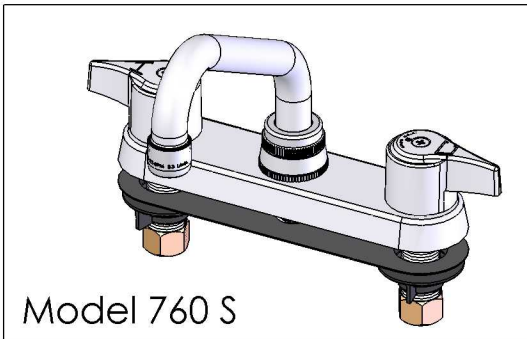

760 Series

1/4 TURN SUPRVALVES

Model 760 S

6" Ledge Type Kitchen Sink Faucet

Features:

Ceramic Disc valves- replaceable seats

Solid Cast Brass Bodies with 6" Centers

Polished Chrome Plated Finish

1/2NPT Supply Fittings

Model 762 F

Model 766 D

Model 762 G

6" Centers- Cast Brass Body- Quarter Turn Valves

Model	Description
760S	6" Spout w/ Metal Handles
760	8" Spout w/ Metal Handles
760T	12" Spout w/ Metal Handles
760F	14" Spout w/ Metal Handles
760C	Cast Spout w/ Metal Handles
760D	D-Spout w/ Metal Handles
760H	Hi-Rise Spout w/ Metal Handles
760G	Gooseneck Spout w/ Metal Handles
762S	6" Spout w/ Acrylic Handles
762	8" Spout w/ Acrylic Handles
762T	12" Spout w/ Acrylic Handles
762F	14" Spout w/ Acrylic Handles
762C	Cast Spout w/ Acrylic Handles
762D	D-Spout w/ Acrylic Handles
762H	Hi-Rise Spout w/ Acrylic Handles
762G	Gooseneck Spout w/ Acrylic Handles
761	8" Spout With Spray- Metal Handles
761C	Cast Spout With Spray- Metal Handles
761D	D-Spout With Spray- Metal Handles
761H	Hi-Rise Spout With Spray- Metal Handles
763	8" Spout With Spray- Acrylic Handles
763C	Cast Spout With Spray- Acrylic Handles
763D	D-Spout With Spray- Acrylic Handles
763H	Hi-Rise Spout With Spray- Acrylic Handles
766	8" Spout With Spray- Wrist Handles
766C	Cast Spout With Spray- Wrist Handles
766D	D-Spout With Spray- Wrist Handles
766H	Hi-Rise Spout With Spray- Wrist Handles
769 S	6" Spout -Less Spray-Wrist Handles
769	8" Spout -Less Spray-Wrist Handles
769 C	Cast Spout -Less Spray-Wrist Handles
769 D	D-Spout -Less Spray-Wrist Handles
769 H	Hi-Rise Spout -Less Spray-Wrist Handles