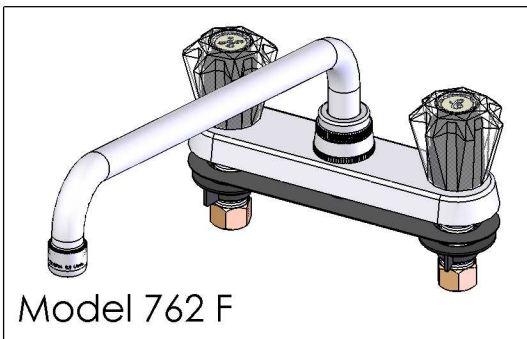

760 Series

1/4 TURN SUPRVALVES

Model 760 S

6" Ledge Type Kitchen Sink Faucet

Features:

Ceramic Disc valves- replaceable seats

Solid Cast Brass Bodies with 6" Centers

Polished Chrome Plated Finish

1/2NPT Supply Fittings

Model 762 F

Model 766 D

Model 762 G

6" Centers- Cast Brass Body- Quarter Turn Valves

Model	Description
760S	6" Spout w/ Metal Handles
760	8" Spout w/ Metal Handles
760T	12" Spout w/ Metal Handles
760F	14" Spout w/ Metal Handles
760C	Cast Spout w/ Metal Handles
760D	D-Spout w/ Metal Handles
760H	Hi-Rise Spout w/ Metal Handles
760G	Gooseneck Spout w/ Metal Handles
762S	6" Spout w/ Acrylic Handles
762	8" Spout w/ Acrylic Handles
762T	12" Spout w/ Acrylic Handles
762F	14" Spout w/ Acrylic Handles
762C	Cast Spout w/ Acrylic Handles
762D	D-Spout w/ Acrylic Handles
762H	Hi-Rise Spout w/ Acrylic Handles
762G	Gooseneck Spout w/ Acrylic Handles
761	8" Spout With Spray- Metal Handles
761C	Cast Spout With Spray- Metal Handles
761D	D-Spout With Spray- Metal Handles
761H	Hi-Rise Spout With Spray- Metal Handles
763	8" Spout With Spray- Acrylic Handles
763C	Cast Spout With Spray- Acrylic Handles
763D	D-Spout With Spray- Acrylic Handles
763H	Hi-Rise Spout With Spray- Acrylic Handles
766	8" Spout With Spray- Wrist Handles
766C	Cast Spout With Spray- Wrist Handles
766D	D-Spout With Spray- Wrist Handles
766H	Hi-Rise Spout With Spray- Wrist Handles
769 S	6" Spout -Less Spray-Wrist Handles
769	8" Spout -Less Spray-Wrist Handles
769 C	Cast Spout -Less Spray-Wrist Handles
769 D	D-Spout -Less Spray-Wrist Handles
769 H	Hi-Rise Spout -Less Spray-Wrist Handles