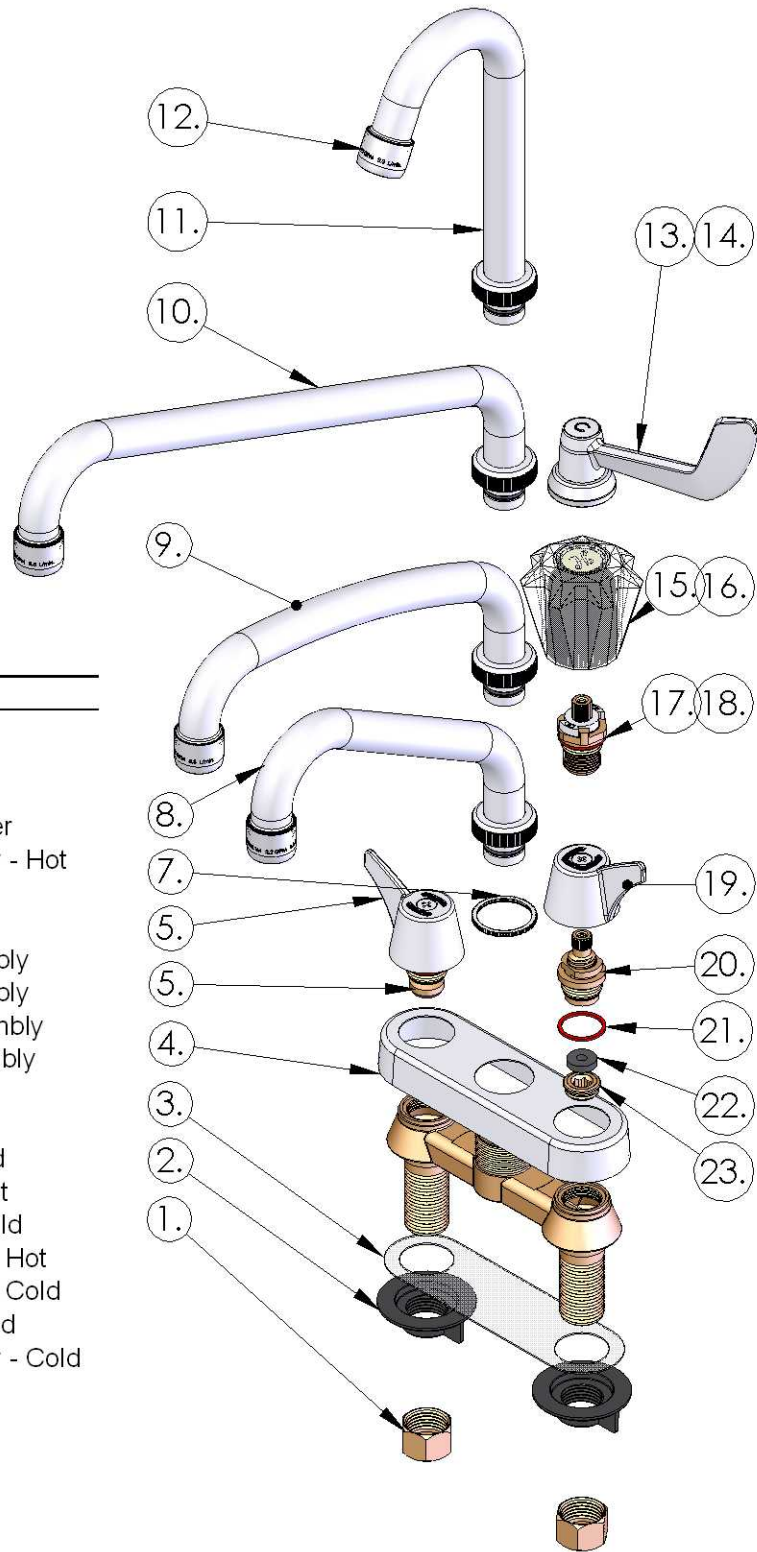

Bar Style Faucets 47 Series Parts List

Item	Part #	Description
1	11801	Coupling Nut
2	15208	Lock Nut
3	14019	Putty Gasket
4	81155	Stainless Steel Shell Cover
5	80037	Washer Type Stem Ass'y - Hot
6	80349	Metal Handle Ass'y - Hot
7	81879	Hold Down Nut
8	80166A	6" Laundry Spout Assembly
9	80163A	8" Laundry Spout Assembly
10	88546	12" Laundry Spout Assembly
11	80034	Gooseneck Spout Assembly
12	10712	Aerator
13	88184	Wrist Handle Ass'y - Hot
14	88185	Wrist Handle Ass'y - Cold
15	80387	Acrylic Handle Ass'y - Hot
16	80388	Acrylic Handle Ass'y - Cold
17	80079	Washerless Stem Ass'y - Hot
18	80080	Washerless Stem Ass'y - Cold
19	80350	Metal Handle Ass'y - Cold
20	80038	Washer Type Stem Ass'y - Cold
21	13717	Fibre Washer
22	13801	Rubber Washer
23	12639	Seat