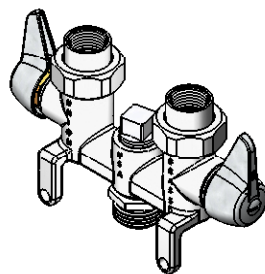

36, 37 & 38 Series

Basement Shower Fittings

SPECIFICATIONS

- Features**
- *Renew Valves
 - *Cast Brass Body
 - *C-N-I Fits-All unions

Model 38-RB & 538-RB

Model 38 & 538

Model 37 & 537

Model 37-X & 537-X

Model 36 & 536

Model 36-X & 536-X

Model	Description
36	Compression Valves, Rough Brass, Plug
36-X	Compression Valve, Rough Brass, Plug, Hose Adaptor
37	Compression Valves, Chrome Plated, Plug
37-X	Compression Valves, Chrome Plated, Plug, Hose Adaptor
38	Compression Valves, chrome plated, plug, soap dish, shower head & arm
38-RB	Compression Valves, Rough Brass, plug, soap dish, shower head & arm
536	1/4 Turn Valves, Rough Brass, Plug
536-X	1/4 Turn Valves, Rough Brass, Plug, Hose Adaptor
537	1/4 Turn Valves, Chrome Plated, Plug
537-X	1/4 Turn Valves, Chrome Plated, Plug, Hose Adaptor
538	1/4 Turn Valves Chrome Plated, Plug, Soap dish, Shower head & arm
538-RB	1/4 Turn Valves, Rough Brass, Plug, Soap dish, shower head & arm