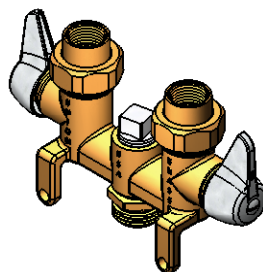

36, 37 & 38 Series

Basement Shower Fittings

SPECIFICATIONS

- Features**
- *Renew Valves
 - *Cast Brass Body
 - *C-N-I Fits-All unions

Model 38-RB & 538-RB

Model 38 & 538

Model 37 & 537

Model 37-X & 537-X

Model 36 & 536

Model 36-X & 536-X

Model	Description
36	Compression Valves, Rough Brass, Plug
36-X	Compression Valve, Rough Brass, Plug, Hose Adaptor
37	Compression Valves, Chrome Plated, Plug
37-X	Compression Valves, Chrome Plated, Plug, Hose Adaptor
38	Compression Valves, chrome plated, plug, soap dish, shower head & arm
38-RB	Compression Valves, Rough Brass, plug, soap dish, shower head & arm
536	1/4 Turn Valves, Rough Brass, Plug
536-X	1/4 Turn Valves, Rough Brass, Plug, Hose Adaptor
537	1/4 Turn Valves, Chrome Plated, Plug
537-X	1/4 Turn Valves, Chrome Plated, Plug, Hose Adaptor
538	1/4 Turn Valves Chrome Plated, Plug, Soap dish, Shower head & arm
538-RB	1/4 Turn Valves, Rough Brass, Plug, Soap dish, shower head & arm