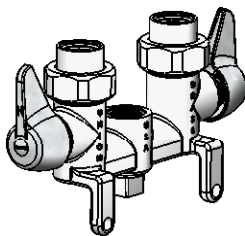

36, 37 & 38 Series

Basement Shower Fittings

SPECIFICATIONS

- Features**
- *Renew Valves
 - *Cast Brass Body
 - *C-N-I Fits-All unions

Model 38-RB & 538-RB

Model 38 & 538

Model 37 & 537

Model 37-X & 537-X

Model 36 & 536

Model 36-X & 536-X

Model	Description
36	Compression Valves, Rough Brass, Plug
36-X	Compression Valve, Rough Brass, Plug, Hose Adaptor
37	Compression Valves, Chrome Plated, Plug
37-X	Compression Valves, Chrome Plated, Plug, Hose Adaptor
38	Compression Valves, chrome plated, plug, soap dish, shower head & arm
38-RB	Compression Valves, Rough Brass, plug, soap dish, shower head & arm
536	1/4 Turn Valves, Rough Brass, Plug
536-X	1/4 Turn Valves, Rough Brass, Plug, Hose Adaptor
537	1/4 Turn Valves, Chrome Plated, Plug
537-X	1/4 Turn Valves, Chrome Plated, Plug, Hose Adaptor
538	1/4 Turn Valves Chrome Plated, Plug, Soap dish, Shower head & arm
538-RB	1/4 Turn Valves, Rough Brass, Plug, Soap dish, shower head & arm