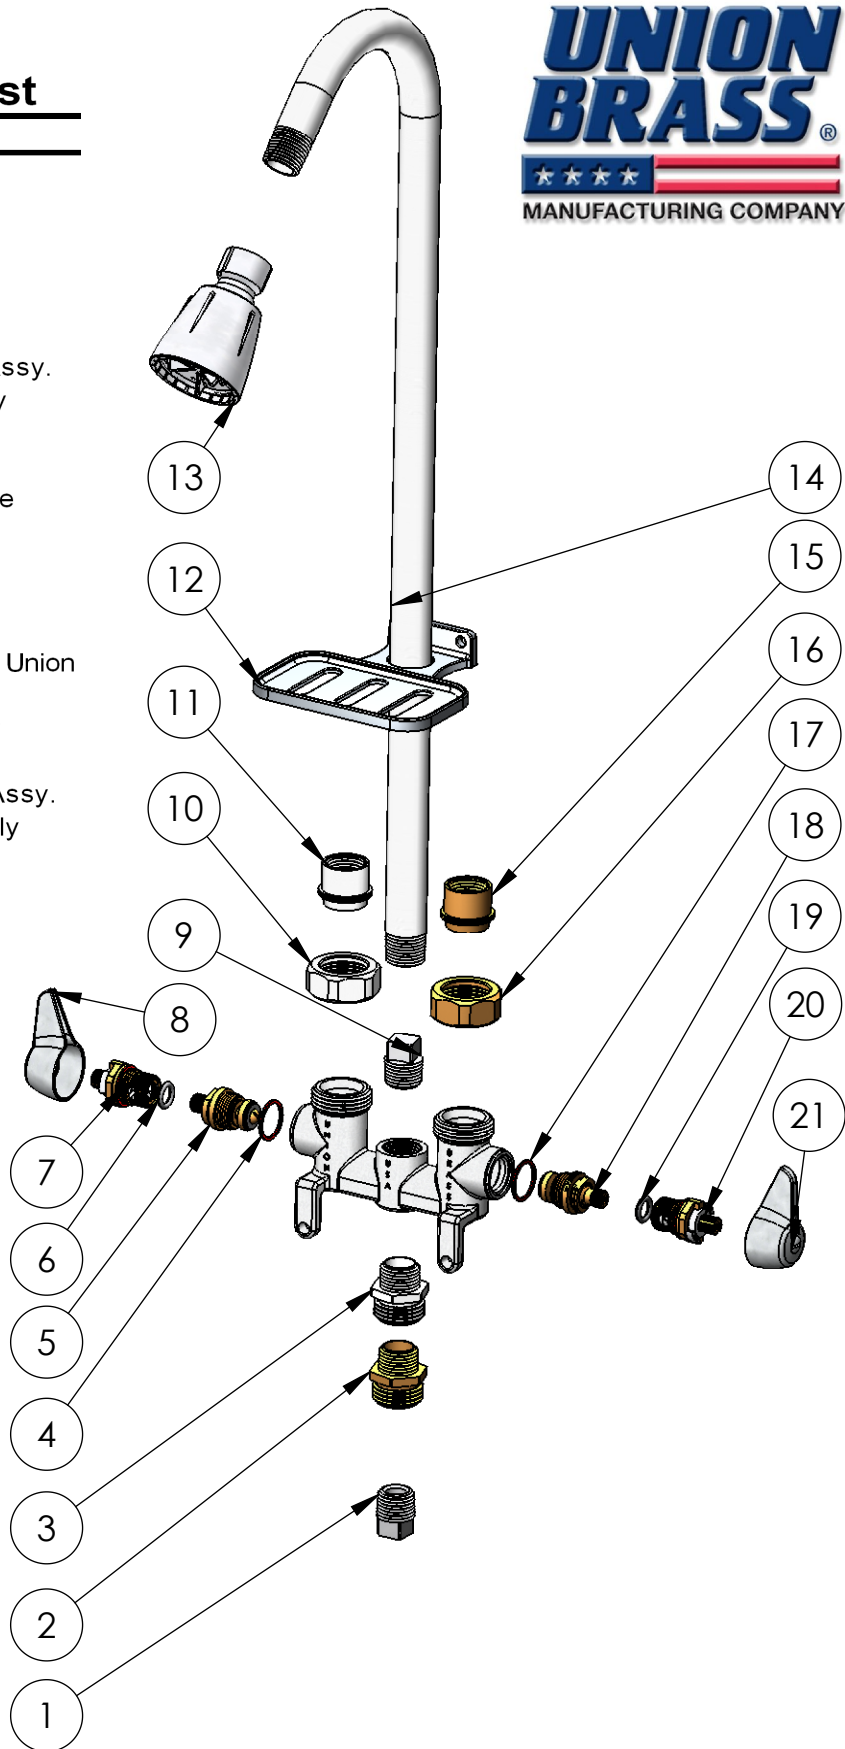

## 36, 37, 38 Series Parts List

Item	Part#	Description
1	12105	1/2" Pipe Plug
2	12104	Hose Adapter
3	82104	Plated Hose Adapter
4	13717	Fiber Washer
5	80037	Hot Stem Assembly
6	12274	O-Ring
7	80079	Hot 1/4 Turn Valve Assy.
8	80325	Hot Handle Assembly
9	12105	1/2" Pipe Plug
10	81836	Plated Coupling Nut
11	83506	Plated Union Tailpiece
12	11004	Soap Dish
13	12822	Shower Head
14	80755	Shower Arm
15	13506	C-N-I Union
16	11836	Coupling Nut, for CNI Union
17	13717	Fiber Washer
18	80038	Cold Stem Assembly
19	12274	O-Ring
20	80080	Cold 1/4 Turn Valve Assy.
21	80326	Cold Handle Assembly