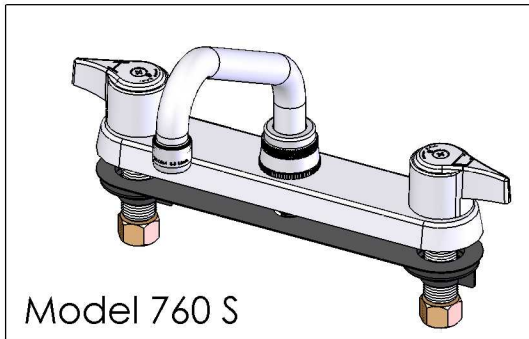

780 Series

1/4 TURN SUPRVALVES

Model 760 S

8" Ledge Type Kitchen Sink Faucet

- Features: **Ceramic Disc valves- replaceable seats**
Solid Cast Brass Bodies with 8" Centers
Polished Chrome Plated Finish
1/2NPT Supply Fittings

Model 762 F

Model 766 D

Model 762 G

8" Centers- Cast Brass Body- Quarter Turn Valves	
Model	Description
780S	6" Spout w/ Metal Handles
780	8" Spout w/ Metal Handles
780T	12" Spout w/ Metal Handles
780F	14" Spout w/ Metal Handles
780C	Cast Spout w/ Metal Handles
780D	D-Spout w/ Metal Handles
780H	Hi-Rise Spout w/ Metal Handles
782S	6" Spout w/ Acrylic Handles
782	8" Spout w/ Acrylic Handles
782T	12" Spout w/ Acrylic Handles
782F	14" Spout w/ Acrylic Handles
782C	Cast Spout w/ Acrylic Handles
782D	D-Spout w/ Acrylic Handles
782H	Hi-Rise Spout w/ Acrylic Handles
781	8" Spout With Spray- Metal Handles
781C	Cast Spout With Spray- Metal Handles
781D	D-Spout With Spray- Metal Handles
781H	Hi-Rise Spout With Spray- Metal Handles
783	8" Spout With Spray- Acrylic Handles
783C	Cast Spout With Spray- Acrylic Handles
783D	D-Spout With Spray- Acrylic Handles
783H	Hi-Rise Spout With Spray- Acrylic Handles
789	8" Spout With ADA Wrist Handles
789S	6" Spout With ADA Wrist Handles
789C	Cast Spout With ADA Wrist Handles
789D	D-Spout With ADA Wrist Handles
789H	Hi-Rise Spout With ADA Wrist Handles
786	8" Spout With Spray & ADA Wrist Handles
786C	Cast Spout With Spray & ADA Wrist Handles
786D	D-Spout With Spray & ADA Wrist Handles
786H	Hi-Rise Spout With Spray/ADA Wrist Handles
789 S	6" Spout -Less Spray-Wrist Handles
789	8" Spout -Less Spray-Wrist Handles
789 C	Cast Spout -Less Spray-Wrist Handles
789 D	D-Spout -Less Spray-Wrist Handles
789 H	Hi-Rise Spout -Less Spray-Wrist Handles