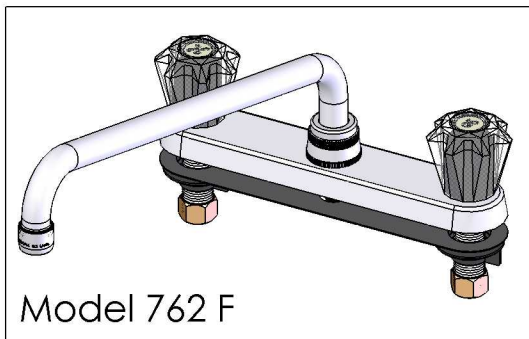

780 Series

1/4 TURN SUPRVALVES

Model 760 S

8" Ledge Type Kitchen Sink Faucet

- Features: **Ceramic Disc valves- replaceable seats**
Solid Cast Brass Bodies with 8" Centers
Polished Chrome Plated Finish
1/2NPT Supply Fittings

Model 762 F

Model 766 D

Model 762 G

8" Centers- Cast Brass Body- Quarter Turn Valves	
Model	Description
780S	6" Spout w/ Metal Handles
780	8" Spout w/ Metal Handles
780T	12" Spout w/ Metal Handles
780F	14" Spout w/ Metal Handles
780C	Cast Spout w/ Metal Handles
780D	D-Spout w/ Metal Handles
780H	Hi-Rise Spout w/ Metal Handles
782S	6" Spout w/ Acrylic Handles
782	8" Spout w/ Acrylic Handles
782T	12" Spout w/ Acrylic Handles
782F	14" Spout w/ Acrylic Handles
782C	Cast Spout w/ Acrylic Handles
782D	D-Spout w/ Acrylic Handles
782H	Hi-Rise Spout w/ Acrylic Handles
781	8" Spout With Spray- Metal Handles
781C	Cast Spout With Spray- Metal Handles
781D	D-Spout With Spray- Metal Handles
781H	Hi-Rise Spout With Spray- Metal Handles
783	8" Spout With Spray- Acrylic Handles
783C	Cast Spout With Spray- Acrylic Handles
783D	D-Spout With Spray- Acrylic Handles
783H	Hi-Rise Spout With Spray- Acrylic Handles
789	8" Spout With ADA Wrist Handles
789S	6" Spout With ADA Wrist Handles
789C	Cast Spout With ADA Wrist Handles
789D	D-Spout With ADA Wrist Handles
789H	Hi-Rise Spout With ADA Wrist Handles
786	8" Spout With Spray & ADA Wrist Handles
786C	Cast Spout With Spray & ADA Wrist Handles
786D	D-Spout With Spray & ADA Wrist Handles
786H	Hi-Rise Spout With Spray/ADA Wrist Handles
789 S	6" Spout -Less Spray-Wrist Handles
789	8" Spout -Less Spray-Wrist Handles
789 C	Cast Spout -Less Spray-Wrist Handles
789 D	D-Spout -Less Spray-Wrist Handles
789 H	Hi-Rise Spout -Less Spray-Wrist Handles