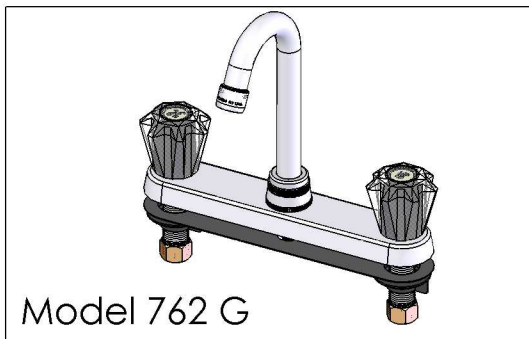

780 Series

1/4 TURN SUPRVALVES

Model 760 S

8" Ledge Type Kitchen Sink Faucet

- Features: **Ceramic Disc valves- replaceable seats**
Solid Cast Brass Bodies with 8" Centers
Polished Chrome Plated Finish
1/2NPT Supply Fittings

Model 762 F

Model 766 D

Model 762 G

8" Centers- Cast Brass Body- Quarter Turn Valves	
Model	Description
780S	6" Spout w/ Metal Handles
780	8" Spout w/ Metal Handles
780T	12" Spout w/ Metal Handles
780F	14" Spout w/ Metal Handles
780C	Cast Spout w/ Metal Handles
780D	D-Spout w/ Metal Handles
780H	Hi-Rise Spout w/ Metal Handles
782S	6" Spout w/ Acrylic Handles
782	8" Spout w/ Acrylic Handles
782T	12" Spout w/ Acrylic Handles
782F	14" Spout w/ Acrylic Handles
782C	Cast Spout w/ Acrylic Handles
782D	D-Spout w/ Acrylic Handles
782H	Hi-Rise Spout w/ Acrylic Handles
781	8" Spout With Spray- Metal Handles
781C	Cast Spout With Spray- Metal Handles
781D	D-Spout With Spray- Metal Handles
781H	Hi-Rise Spout With Spray- Metal Handles
783	8" Spout With Spray- Acrylic Handles
783C	Cast Spout With Spray- Acrylic Handles
783D	D-Spout With Spray- Acrylic Handles
783H	Hi-Rise Spout With Spray- Acrylic Handles
789	8" Spout With ADA Wrist Handles
789S	6" Spout With ADA Wrist Handles
789C	Cast Spout With ADA Wrist Handles
789D	D-Spout With ADA Wrist Handles
789H	Hi-Rise Spout With ADA Wrist Handles
786	8" Spout With Spray & ADA Wrist Handles
786C	Cast Spout With Spray & ADA Wrist Handles
786D	D-Spout With Spray & ADA Wrist Handles
786H	Hi-Rise Spout With Spray/ADA Wrist Handles
789 S	6" Spout -Less Spray-Wrist Handles
789	8" Spout -Less Spray-Wrist Handles
789 C	Cast Spout -Less Spray-Wrist Handles
789 D	D-Spout -Less Spray-Wrist Handles
789 H	Hi-Rise Spout -Less Spray-Wrist Handles