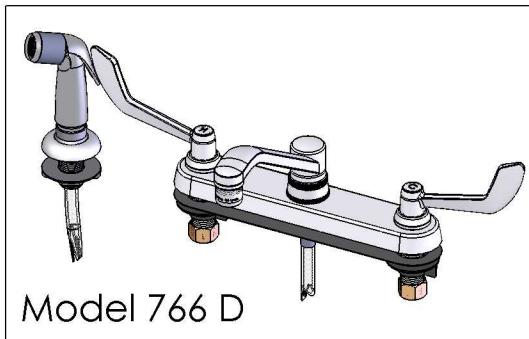

780 Series

1/4 TURN SUPRVALVES

Model 760 S

8" Ledge Type Kitchen Sink Faucet

- Features: **Ceramic Disc valves- replaceable seats**
Solid Cast Brass Bodies with 8" Centers
Polished Chrome Plated Finish
1/2NPT Supply Fittings

Model 762 F

Model 766 D

Model 762 G

8" Centers- Cast Brass Body- Quarter Turn Valves	
Model	Description
780S	6" Spout w/ Metal Handles
780	8" Spout w/ Metal Handles
780T	12" Spout w/ Metal Handles
780F	14" Spout w/ Metal Handles
780C	Cast Spout w/ Metal Handles
780D	D-Spout w/ Metal Handles
780H	Hi-Rise Spout w/ Metal Handles
782S	6" Spout w/ Acrylic Handles
782	8" Spout w/ Acrylic Handles
782T	12" Spout w/ Acrylic Handles
782F	14" Spout w/ Acrylic Handles
782C	Cast Spout w/ Acrylic Handles
782D	D-Spout w/ Acrylic Handles
782H	Hi-Rise Spout w/ Acrylic Handles
781	8" Spout With Spray- Metal Handles
781C	Cast Spout With Spray- Metal Handles
781D	D-Spout With Spray- Metal Handles
781H	Hi-Rise Spout With Spray- Metal Handles
783	8" Spout With Spray- Acrylic Handles
783C	Cast Spout With Spray- Acrylic Handles
783D	D-Spout With Spray- Acrylic Handles
783H	Hi-Rise Spout With Spray- Acrylic Handles
789	8" Spout With ADA Wrist Handles
789S	6" Spout With ADA Wrist Handles
789C	Cast Spout With ADA Wrist Handles
789D	D-Spout With ADA Wrist Handles
789H	Hi-Rise Spout With ADA Wrist Handles
786	8" Spout With Spray & ADA Wrist Handles
786C	Cast Spout With Spray & ADA Wrist Handles
786D	D-Spout With Spray & ADA Wrist Handles
786H	Hi-Rise Spout With Spray/ADA Wrist Handles
789 S	6" Spout -Less Spray-Wrist Handles
789	8" Spout -Less Spray-Wrist Handles
789 C	Cast Spout -Less Spray-Wrist Handles
789 D	D-Spout -Less Spray-Wrist Handles
789 H	Hi-Rise Spout -Less Spray-Wrist Handles