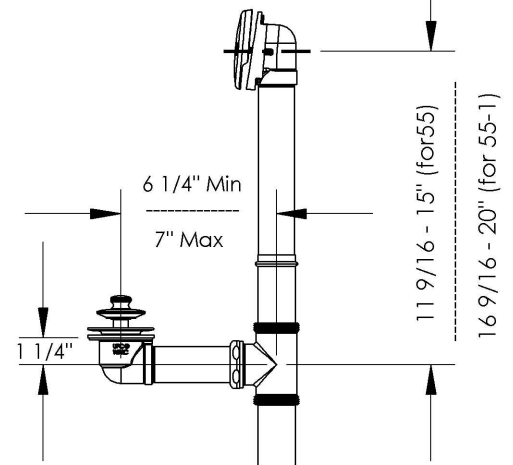

# 55 Series

Lift & Turn Bath Drain

## Specifications And Features

Overflow Tube adjusts to fit all standard tubs & whirlpools.

Lift-N-Turn Stopper with seal

1-1/2" Brass Pipe 20 Gage

Model	Description
55	Round Chrome Faceplate
55-1	Round Chrome Faceplate- Whirlpool
55-8	Octagon Chrome Face plate
55-D	Round Chrome Faceplate - Direct Drain
55-S	Round Chrome Faceplate- Side outlet
55-1-8	Octagon Chrome Faceplate- Whirlpool
55-1-D	Round Chrome Faceplate- Whirlpool - Direct Drain
55-1-S	Round Chrome Faceplate- Whirlpool -Side Outlet
55-8-D	Octagon Chrome Face plate -Direct Drain
55-8-S	Octagon Chrome Face plate -Side Outlet
55-1-8-D	Octagon Chrome Faceplate- Whirlpool -Direct Drain
55-1-8-S	Octagon Chrome Faceplate- Whirlpool- Side Outlet

Model	Description
855	Round Bright Brass Faceplate
855-1	Round Bright Brass Faceplate- Whirlpool
855-D	Round Bright Brass Faceplate - Direct Drain
855-S	Round Bright Brass Faceplate- Side Outlet
855-1-D	Round Bright Brass Faceplate- Whirlpool -Direct Drain
855-1-S	Round Bright Brass Faceplate- Whirlpool -Side Outlet
955-8	Octagon Antique Brass Face plate
955-1-8	Octagon Antique Faceplate- Whirlpool
955-1-D	Octagon Antique Faceplate- Whirlpool - Direct Drain
955-8-D	Octagon Antique Brass Face plate - Direct Drain
955-8-S	Octagon Antique Brass Face plate - Side Outlet
955-1-8-S	Octagon Antique Faceplate- Whirlpool -Side Outlet