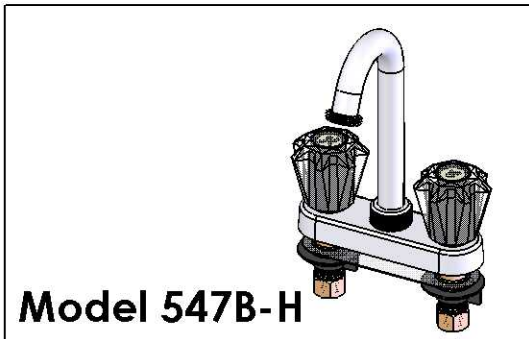

## Shell Type Laundry Faucet with Garden Hose Adaptor

Features : Washer-Type Renew valves and seats or Ceramic-Disc washerless valves

Shell Style Brass bodies with 4" centers

Stainless Steel Cover

**Model 545**

**Model 547B-H**

**Model 557T**