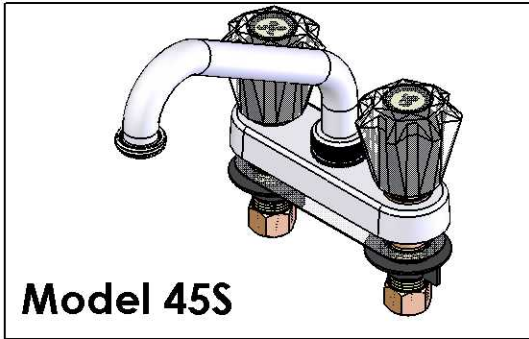

# 47 Series Laundry Faucets

**Model 45S**

## Shell Type Laundry Faucet with Garden Hose Adaptor

Features : Washer-Type Renew valves and seats or Ceramic-Disc washerless valves

Shell Style Brass bodies with 4" centers

Stainless Steel Cover

**Model 545**

### 4" Centers- Shell Style Body - 1/4Turn Valves

Model	Description
547S	6" Spout w/ Metal Handles
545S	6" Spout w/ Acrylic Handles
557S	6" Spout w/ ADA- Wrist Handles
545	8" Spout w/ Metal Handles
547	8" Spout w/ Acrylic Handles
557	8" Spout w/ ADA- Wrist Handles
545B-H	Gooseneck Spout w/ Metal Handles
547B-H	Gooseneck Spout w/ Acrylic Handles
182-H	Gooseneck Spout w/ ADA-Wrist Handles
548H	12" Spout w/ Metal Handles
545T	12" Spout w/ Acrylic Handles
557T	12" Spout w/ ADA-Wrist Handles