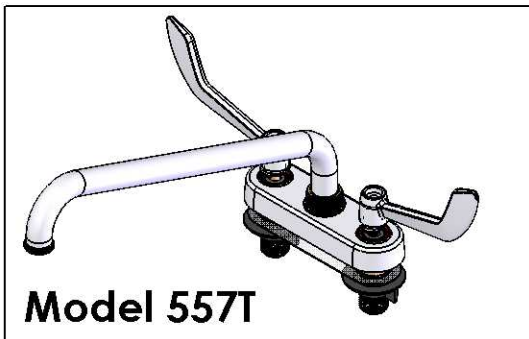

## Shell Type Laundry Faucet with Garden Hose Adaptor

Features : Washer-Type Renew valves and seats or Ceramic-Disc washerless valves

Shell Style Brass bodies with 4" centers

Stainless Steel Cover

**Model 545**

**Model 547B-H**

**Model 557T**