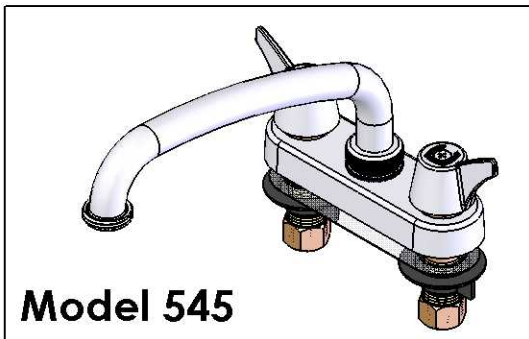

## Shell Type Laundry Faucet with Garden Hose Adaptor

Features : Washer-Type Renew valves and seats or Ceramic-Disc washerless valves

Shell Style Brass bodies with 4" centers

Stainless Steel Cover

**Model 545**

### 4" Centers- Shell Style Body - 1/4Turn Valves

Model	Description
547S	6" Spout w/ Metal Handles
545S	6" Spout w/ Acrylic Handles
557S	6" Spout w/ ADA- Wrist Handles
545	8" Spout w/ Metal Handles
547	8" Spout w/ Acrylic Handles
557	8" Spout w/ ADA- Wrist Handles
545B-H	Gooseneck Spout w/ Metal Handles
547B-H	Gooseneck Spout w/ Acrylic Handles
182-H	Gooseneck Spout w/ ADA-Wrist Handles
548H	12" Spout w/ Metal Handles
545T	12" Spout w/ Acrylic Handles
557T	12" Spout w/ ADA-Wrist Handles