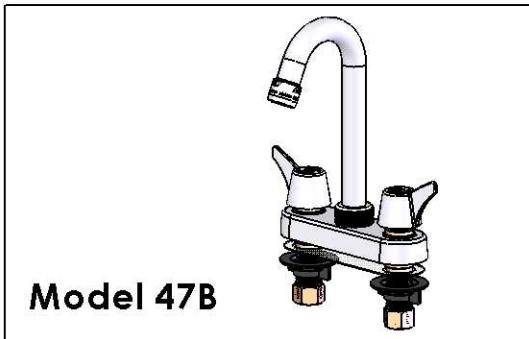

## Shell Type Bar Faucet with Aerator

Features : Washer-Type Renew valves and seats or Ceramic-Disc washerless valves

Shell Style Brass bodies with 4" centers

Stainless Steel Cover

**Model 557A**

**Model 47B**

### 4" Centers- Shell Style Body - 1/4Turn Valves

Model	Description
547S-A	6" Spout w/ Metal Handles
545S-A	6" Spout w/ Acrylic Handles
557S-A	6" Spout w/ ADA- Wrist Handles
545A	8" Spout w/ Metal Handles
547A	8" Spout w/ Acrylic Handles
557A	8" Spout w/ ADA- Wrist Handles
545B	Gooseneck Spout w/ Metal Handles
547B	Gooseneck Spout w/ Acrylic Handles
182	Gooseneck Spout w/ ADA-Wrist Handles
548	12" Spout w/ Metal Handles
545T-A	12" Spout w/ Acrylic Handles
557T-A	12" Spout w/ ADA-Wrist Handles