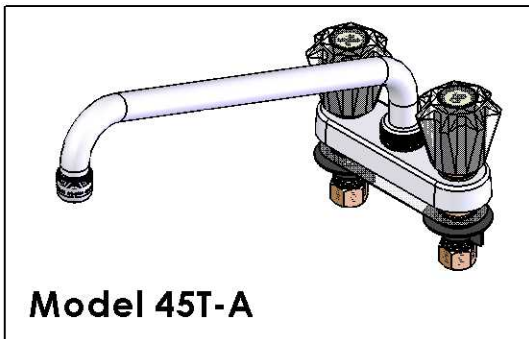

## Shell Type Bar Faucet with Aerator

Features : Washer-Type Renew valves and seats or Ceramic-Disc washerless valves

Shell Style Brass bodies with 4" centers

Stainless Steel Cover

**Model 557A**

**Model 47B**