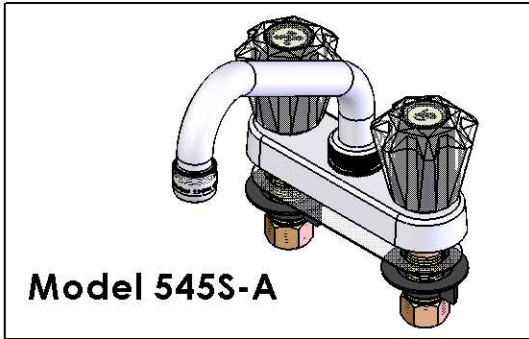

47 Series Bar Faucets

Model 545S-A

Shell Type Bar Faucet with Aerator

Features : Washer-Type Renew valves and seats or Ceramic-Disc washerless valves

Shell Style Brass bodies with 4" centers

Stainless Steel Cover