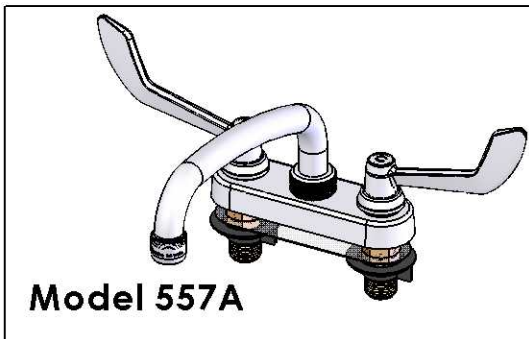

# 47 Series Bar Faucets

**Model 545S-A**

## Shell Type Bar Faucet with Aerator

Features : Washer-Type Renew valves and seats or Ceramic-Disc washerless valves

Shell Style Brass bodies with 4" centers

Stainless Steel Cover

**Model 557A**

**Model 47B**

### 4" Centers- Shell Style Body - Compression Valves

Model	Description
47S-A	6" Spout w/Metal Handles
45S-A	6" Spout w/ Acrylic Handles
47A	8" Spout w/ Metal Handles
45A	8" Spout w/ Acrylic Handles
47B	Gooseneck Spout w/ Metal Handles
45B	Gooseneck Spout w/ Acrylic Handles
48	12" Spout w/ Metal Handles
45T-A	12" Spout w/ Acrylic Handles

### 4" Centers- Shell Style Body - 1/4Turn Valves

Model	Description
547S-A	6" Spout w/ Metal Handles
545S-A	6" Spout w/ Acrylic Handles
557S-A	6" Spout w/ ADA- Wrist Handles
545A	8" Spout w/ Metal Handles
547A	8" Spout w/ Acrylic Handles
557A	8" Spout w/ ADA- Wrist Handles
545B	Gooseneck Spout w/ Metal Handles
547B	Gooseneck Spout w/ Acrylic Handles
182	Gooseneck Spout w/ ADA-Wrist Handles
548	12" Spout w/ Metal Handles
545T-A	12" Spout w/ Acrylic Handles
557T-A	12" Spout w/ ADA-Wrist Handles