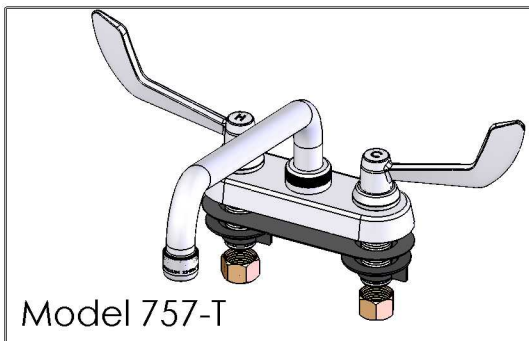

340 Series

Solid Cast Ledge Type
Laundry & Bar Sink Faucet

Features : Washer-Type Renew valves and seats or
Ceramic-Disc washerless valves

Solid Cast Brass bodies with 4" centers

Polished Chrome Plated Finish

Model 345

4" Centers- Cast Brass Body- Compression Valves

Model	Description
347S	6" Spout w/ Metal Handles
347	8" Spout w/ Metal Handles
347B	Gooseneck Spout w/ Metal Handles
347C	Cast Spout w/ Metal Handles
347T	12" Spout w/ Metal Handles
347H	Hi-Rise Spout w/ Metal Handles
345S	6" Spout w/ Acrylic Handles
345	8" Spout w/ Acrylic Handles
345B	Gooseneck Spout w/ Acrylic Handles
345C	Cast Spout w/ Acrylic Handles
345T	12" Spout w/ Acrylic Handles
345H	Hi-Rise Spout w/ Acrylic Handles

4" Centers- Cast Brass Body- Quarter Turn Valves

Model	Description
737S	6" Spout w/ Metal Handles
737	8" Spout w/ Metal Handles
737B	Gooseneck Spout w/ Metal Handles
737C	Cast Spout w/ Metal Handles
737T	12" Spout w/ Metal Handles
737H	Hi-Rise Spout w/ Metal Handles
747S	6" Spout w/ Acrylic Handles
747	8" Spout w/ Acrylic Handles
747B	Gooseneck Spout w/ Acrylic Handles
747C	Cast Spout w/ Acrylic Handles
747T	12" Spout w/ Acrylic Handles
747H	Hi-Rise Spout w/ Acrylic Handles
757	ADA- Wrist Handles w/ 8" Spout
757B	ADA- Wrist Handles w/ Gooseneck Spout
757C	ADA- Wrist Handles w/ Cast Spout
757T	ADA- Wrist Handles w/ 12" Spout
757H	ADA- Wrist Handles w/ Hi-Rise Spout

The Name for Quality Since 1892

When Ordering Specify Complete Model Number