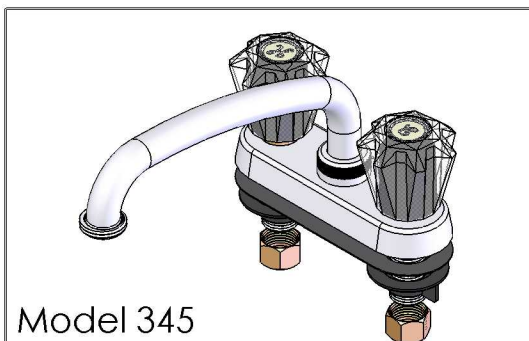

# 340 Series

Model 347-S

Solid Cast Ledge Type  
Laundry & Bar Sink Faucet

Features : Washer-Type Renew valves and seats or  
Ceramic-Disc washerless valves

Solid Cast Brass bodies with 4" centers

Polished Chrome Plated Finish

#### 4" Centers- Cast Brass Body- Compression Valves

Model	Description
347S	6" Spout w/ Metal Handles
347	8" Spout w/ Metal Handles
347B	Gooseneck Spout w/ Metal Handles
347C	Cast Spout w/ Metal Handles
347T	12" Spout w/ Metal Handles
347H	Hi-Rise Spout w/ Metal Handles
345S	6" Spout w/ Acrylic Handles
345	8" Spout w/ Acrylic Handles
345B	Gooseneck Spout w/ Acrylic Handles
345C	Cast Spout w/ Acrylic Handles
345T	12" Spout w/ Acrylic Handles
345H	Hi-Rise Spout w/ Acrylic Handles

#### 4" Centers- Cast Brass Body- Quarter Turn Valves

Model	Description
737S	6" Spout w/ Metal Handles
737	8" Spout w/ Metal Handles
737B	Gooseneck Spout w/ Metal Handles
737C	Cast Spout w/ Metal Handles
737T	12" Spout w/ Metal Handles
737H	Hi-Rise Spout w/ Metal Handles
747S	6" Spout w/ Acrylic Handles
747	8" Spout w/ Acrylic Handles
747B	Gooseneck Spout w/ Acrylic Handles
747C	Cast Spout w/ Acrylic Handles
747T	12" Spout w/ Acrylic Handles
747H	Hi-Rise Spout w/ Acrylic Handles
757	ADA- Wrist Handles w/ 8" Spout
757B	ADA- Wrist Handles w/ Gooseneck Spout
757C	ADA- Wrist Handles w/ Cast Spout
757T	ADA- Wrist Handles w/ 12" Spout
757H	ADA- Wrist Handles w/ Hi-Rise Spout