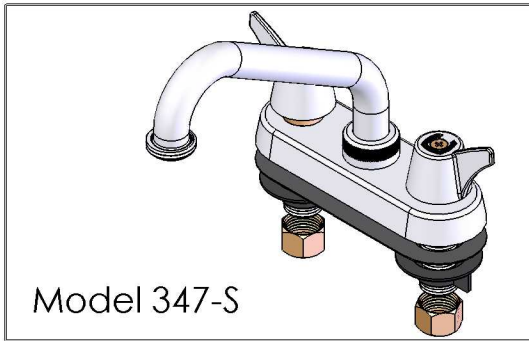

# 340 Series

Model 347-S

Solid Cast Ledge Type  
Laundry & Bar Sink Faucet

Features : Washer-Type Renew valves and seats or  
Ceramic-Disc washerless valves

Solid Cast Brass bodies with 4" centers

Polished Chrome Plated Finish

#### 4" Centers- Cast Brass Body- Compression Valves

Model	Description
347S	6" Spout w/ Metal Handles
347	8" Spout w/ Metal Handles
347B	Gooseneck Spout w/ Metal Handles
347C	Cast Spout w/ Metal Handles
347T	12" Spout w/ Metal Handles
347H	Hi-Rise Spout w/ Metal Handles
345S	6" Spout w/ Acrylic Handles
345	8" Spout w/ Acrylic Handles
345B	Gooseneck Spout w/ Acrylic Handles
345C	Cast Spout w/ Acrylic Handles
345T	12" Spout w/ Acrylic Handles
345H	Hi-Rise Spout w/ Acrylic Handles

#### 4" Centers- Cast Brass Body- Quarter Turn Valves

Model	Description
737S	6" Spout w/ Metal Handles
737	8" Spout w/ Metal Handles
737B	Gooseneck Spout w/ Metal Handles
737C	Cast Spout w/ Metal Handles
737T	12" Spout w/ Metal Handles
737H	Hi-Rise Spout w/ Metal Handles
747S	6" Spout w/ Acrylic Handles
747	8" Spout w/ Acrylic Handles
747B	Gooseneck Spout w/ Acrylic Handles
747C	Cast Spout w/ Acrylic Handles
747T	12" Spout w/ Acrylic Handles
747H	Hi-Rise Spout w/ Acrylic Handles
757	ADA- Wrist Handles w/ 8" Spout
757B	ADA- Wrist Handles w/ Gooseneck Spout
757C	ADA- Wrist Handles w/ Cast Spout
757T	ADA- Wrist Handles w/ 12" Spout
757H	ADA- Wrist Handles w/ Hi-Rise Spout