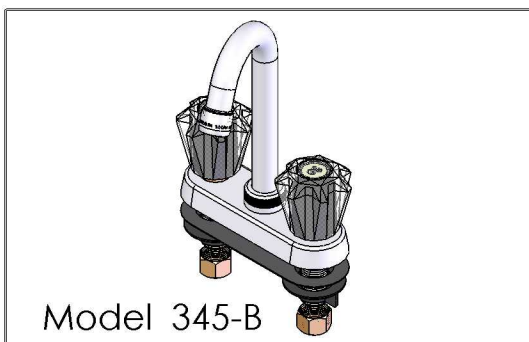

Model 757-T

Model 345-B

4" Centers- Cast Brass Body- Compression Valves

Model	Description
347S	6" Spout w/ Metal Handles
347	8" Spout w/ Metal Handles
347B	Gooseneck Spout w/ Metal Handles
347C	Cast Spout w/ Metal Handles
347T	12" Spout w/ Metal Handles
347H	Hi-Rise Spout w/ Metal Handles
345S	6" Spout w/ Acrylic Handles
345	8" Spout w/ Acrylic Handles
345B	Gooseneck Spout w/ Acrylic Handles
345C	Cast Spout w/ Acrylic Handles
345T	12" Spout w/ Acrylic Handles
345H	Hi-Rise Spout w/ Acrylic Handles

4" Centers- Cast Brass Body- Quarter Turn Valves

Model	Description
737S	6" Spout w/ Metal Handles
737	8" Spout w/ Metal Handles
737B	Gooseneck Spout w/ Metal Handles
737C	Cast Spout w/ Metal Handles
737T	12" Spout w/ Metal Handles
737H	Hi-Rise Spout w/ Metal Handles
747S	6" Spout w/ Acrylic Handles
747	8" Spout w/ Acrylic Handles
747B	Gooseneck Spout w/ Acrylic Handles
747C	Cast Spout w/ Acrylic Handles
747T	12" Spout w/ Acrylic Handles
747H	Hi-Rise Spout w/ Acrylic Handles
757	ADA- Wrist Handles w/ 8" Spout
757B	ADA- Wrist Handles w/ Gooseneck Spout
757C	ADA- Wrist Handles w/ Cast Spout
757T	ADA- Wrist Handles w/ 12" Spout
757H	ADA- Wrist Handles w/ Hi-Rise Spout

The Name for Quality Since 1892

When Ordering Specify Complete Model Number