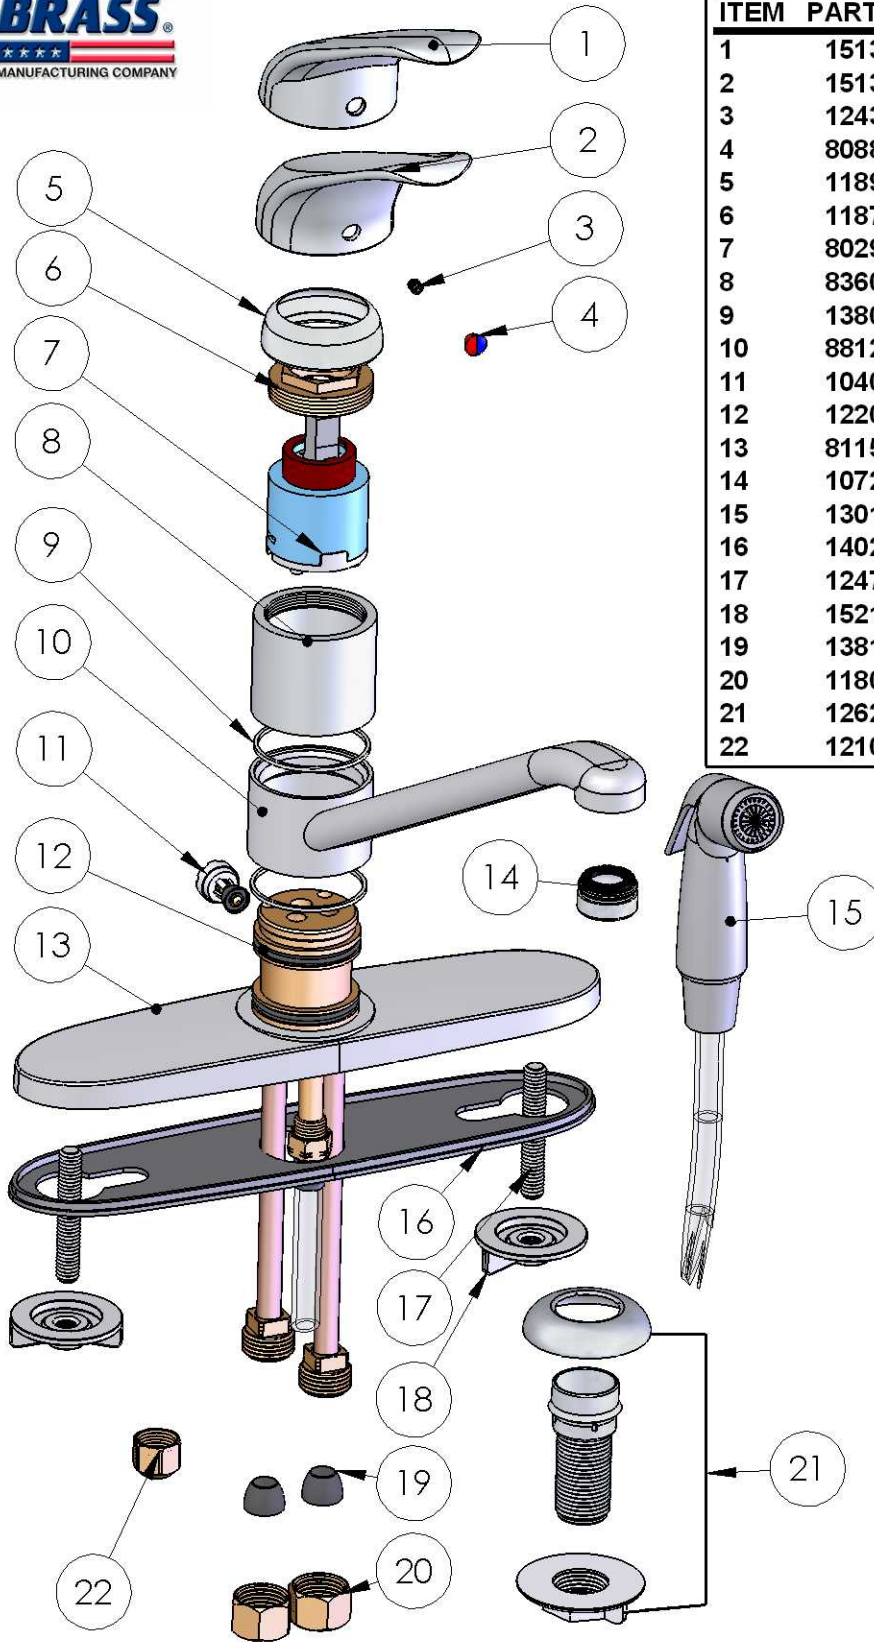

480 Series Parts List

ITEM	PART #	DESCRIPTION
1	15135	Loop Handle Single Lever Kitchen
2	15136	Solid Handle Single Lever Kitchen
3	12431	Single Lever Faucet Set Screw
4	80881	Indicator Button Hot/ Cold
5	11895	Single Lever Chrome Collar
6	11870	Single Lever Retaining Nut
7	80293	Ceramic Washer less Cartridge
8	83606	Chrome Sleeve
9	13808	Spout Bearing Washer
10	88128	D-Spout Assembly
11	10408	Diverter Valve Assembly
12	12208	O-Ring
13	81156	Escutcheon
14	10720	Male Aerator
15	13012	Chrome Spray Head & Hose ASM.
16	14028	Putty Gasket
17	12479	Hold Down Bolt
18	15210	Hold Down Nut
19	13812	Compression Sleeve
20	11801	Coupling Nut
21	12622	Chrome Spray Hose Guide
22	12101	Spray Hose Plug Cap