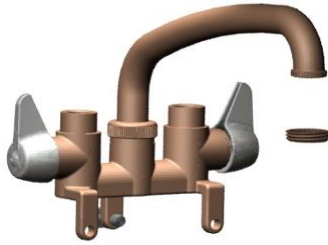

**Rough Brass Laundry Faucets
Compression Style Valves, Direct Sweat Connections**

46DS

Model	Description	Price
42DS	8" Tube Spout, W/Bracket Clamps	95.25
43DS	8" Tube Spout, W/Wall Bracket	94.20
43DS-S	8" Tube Spout, W/Stainless Steel Bracket	87.20
44DS	8" Tube Spout, W/Threaded Legs	83.10
46-DS	8" Tube Spout, W/Bolt	71.70
342DS	6" Cast Spout, W/Bracket Clamps	110.25
343DS	6" Cast Spout, W/Wall Bracket	109.20
343DS-S	6" Cast Spout, W/Stainless Steel Bracket	102.20
344DS	6" Cast Spout, W/Threaded Legs	98.10
346DS	6" Cast Spout, W/Bolt	87.50

544

**Rough Brass Laundry Faucets
Ceramic 1/4 Turn Valves, C-n-I Unions**

Model	Description	Price
542	8" Tube Spout, W/Bracket Clamps	126.85
543	8" Tube Spout, W/Wall Bracket	125.80
543-S	8" Tube Spout, W/Stainless Steel Bracket	118.80
544	8" Tube Spout, W/Threaded Legs	118.70
546	8" Tube Spout, W/Bolt	104.10
742	6" Cast Spout, W/Bracket Clamps	141.85
743	6" Cast Spout, W/Wall Bracket	140.80
743-S	6" Cast Spout, W/Stainless Steel Bracket	133.80
744	6" Cast Spout, W/Threaded Legs	133.70
746	6" Cast Spout, W/Bolt	119.10

743DS-S

**Rough Brass Laundry Faucets
Ceramic 1/4 Turn Valves, Direct Sweat Connections**

Model	Description	Price
542DS	8" Tube Spout, W/Bracket Clamps	117.25
543DS	8" Tube Spout, W/Wall Bracket	116.20
543DS-S	8" Tube Spout, W/Stainless Steel Bracket	109.20
544DS	8" Tube Spout, W/Threaded Legs	105.10
546DS	8" Tube Spout, W/Bolt	131.20
742DS	6" Cast Spout, W/Bracket Clamps	132.25
743DS	6" Cast Spout, W/Wall Bracket	131.20
743DS-S	6" Cast Spout, W/Stainless Steel Bracket	124.20
744DS	6" Cast Spout, W/Threaded Legs	120.10
746DS	6" Cast Spout, W/Bolt	106.30