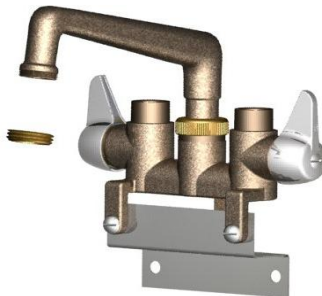

**Rough Brass Laundry Faucets
Compression Style Valves, Direct Sweat Connections**

46DS

Model	Description	Price
42DS	8" Tube Spout, W/Bracket Clamps	95.25
43DS	8" Tube Spout, W/Wall Bracket	94.20
43DS-S	8" Tube Spout, W/Stainless Steel Bracket	87.20
44DS	8" Tube Spout, W/Threaded Legs	83.10
46-DS	8" Tube Spout, W/Bolt	71.70
342DS	6" Cast Spout, W/Bracket Clamps	110.25
343DS	6" Cast Spout, W/Wall Bracket	109.20
343DS-S	6" Cast Spout, W/Stainless Steel Bracket	102.20
344DS	6" Cast Spout, W/Threaded Legs	98.10
346DS	6" Cast Spout, W/Bolt	87.50

544

**Rough Brass Laundry Faucets
Ceramic 1/4 Turn Valves, C-n-I Unions**

Model	Description	Price
542	8" Tube Spout, W/Bracket Clamps	126.85
543	8" Tube Spout, W/Wall Bracket	125.80
543-S	8" Tube Spout, W/Stainless Steel Bracket	118.80
544	8" Tube Spout, W/Threaded Legs	118.70
546	8" Tube Spout, W/Bolt	104.10
742	6" Cast Spout, W/Bracket Clamps	141.85
743	6" Cast Spout, W/Wall Bracket	140.80
743-S	6" Cast Spout, W/Stainless Steel Bracket	133.80
744	6" Cast Spout, W/Threaded Legs	133.70
746	6" Cast Spout, W/Bolt	119.10

743DS-S

**Rough Brass Laundry Faucets
Ceramic 1/4 Turn Valves, Direct Sweat Connections**

Model	Description	Price
542DS	8" Tube Spout, W/Bracket Clamps	117.25
543DS	8" Tube Spout, W/Wall Bracket	116.20
543DS-S	8" Tube Spout, W/Stainless Steel Bracket	109.20
544DS	8" Tube Spout, W/Threaded Legs	105.10
546DS	8" Tube Spout, W/Bolt	131.20
742DS	6" Cast Spout, W/Bracket Clamps	132.25
743DS	6" Cast Spout, W/Wall Bracket	131.20
743DS-S	6" Cast Spout, W/Stainless Steel Bracket	124.20
744DS	6" Cast Spout, W/Threaded Legs	120.10
746DS	6" Cast Spout, W/Bolt	106.30